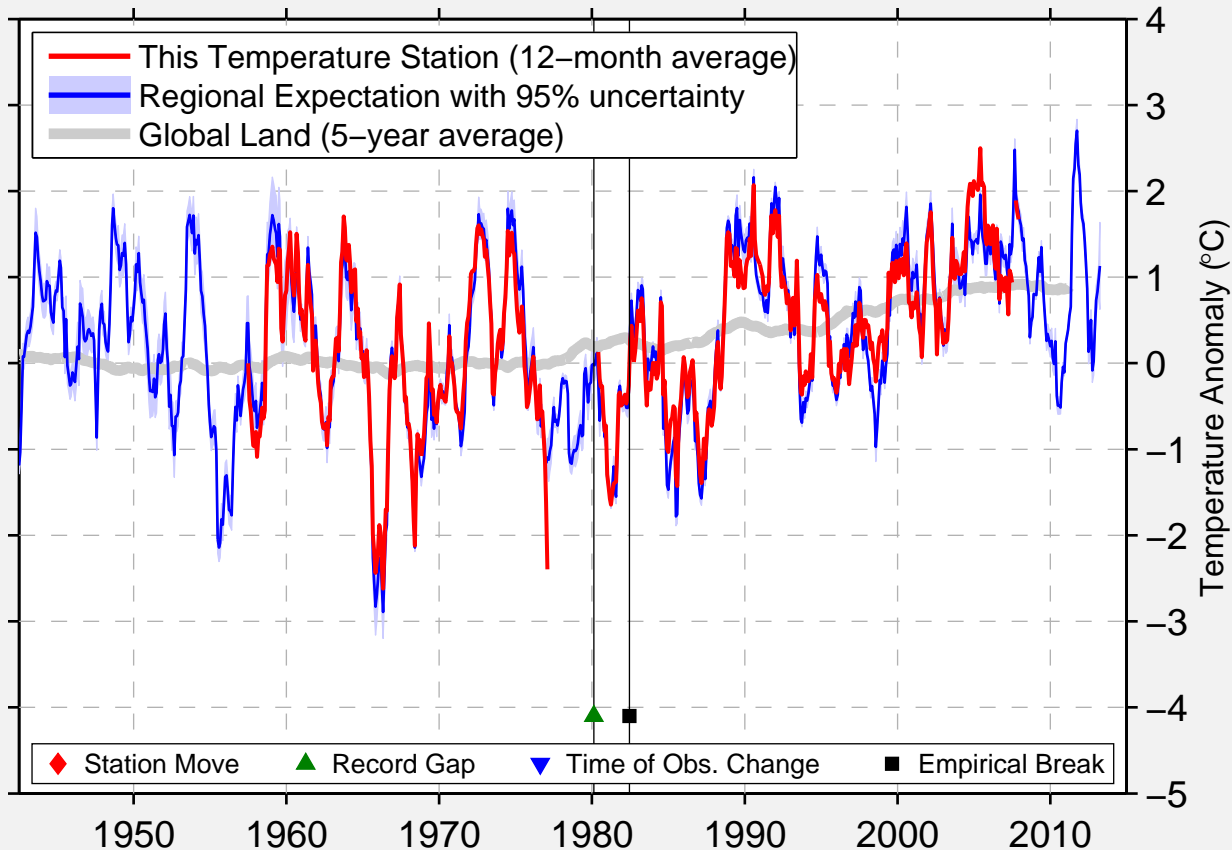

# DIVIDALEN

68.778 N, 19.710 E (Norway)

◆ Station Move    ▲ Record Gap    ▼ Time of Obs. Change    ■ Empirical Break