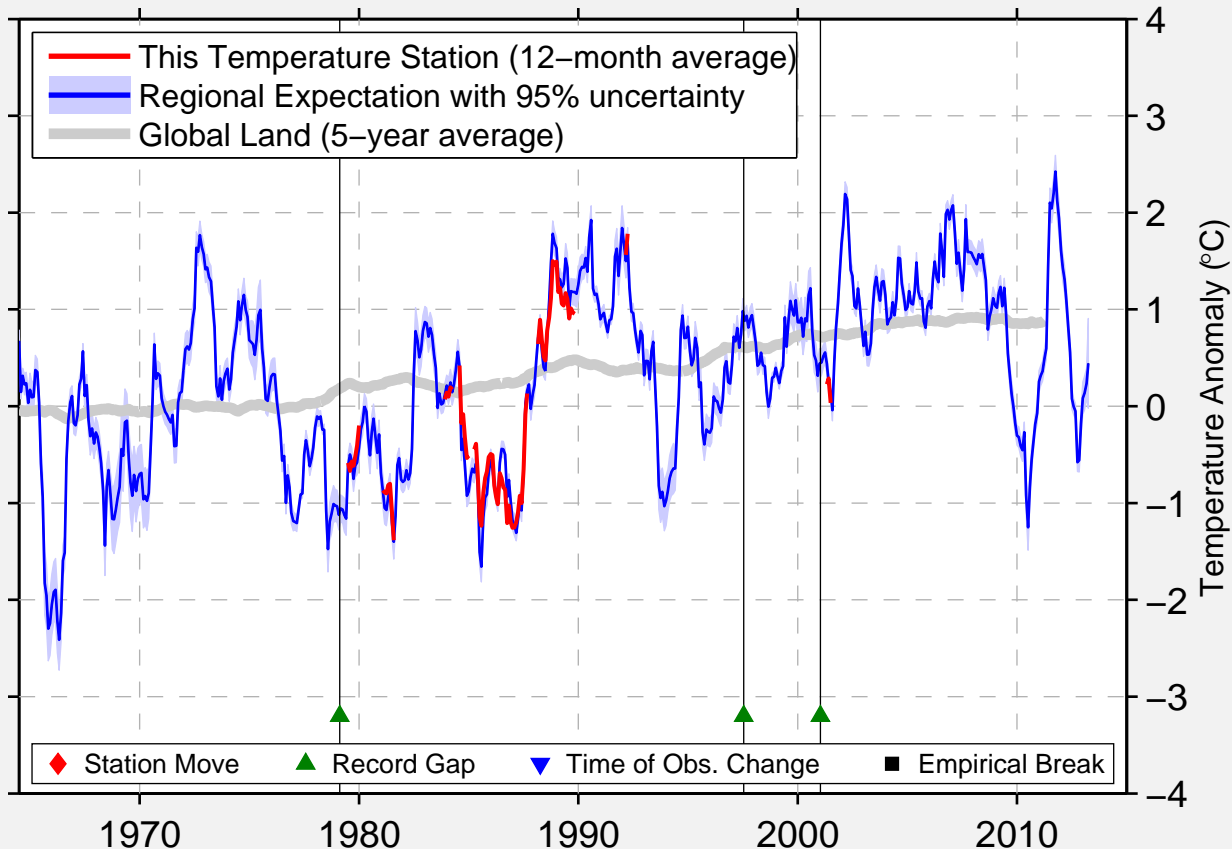

LEKA

65.099 N, 11.700 E (Norway)

Data Quality Controlled and Aligned at Breakpoints

Berkeley Earth