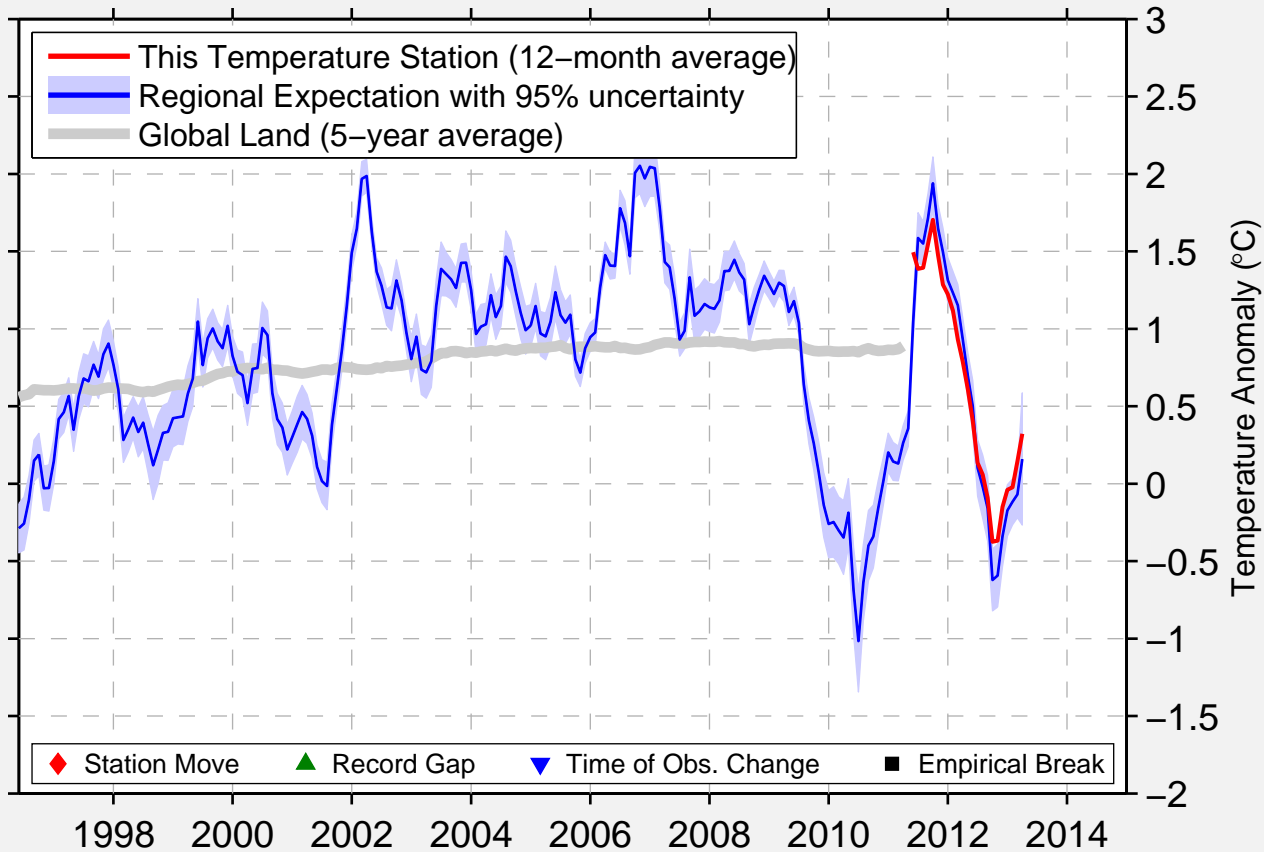

# DRAUGEN

64.349 N, 7.800 E (Norway)

Data Quality Controlled and Aligned at Breakpoints

Berkeley Earth