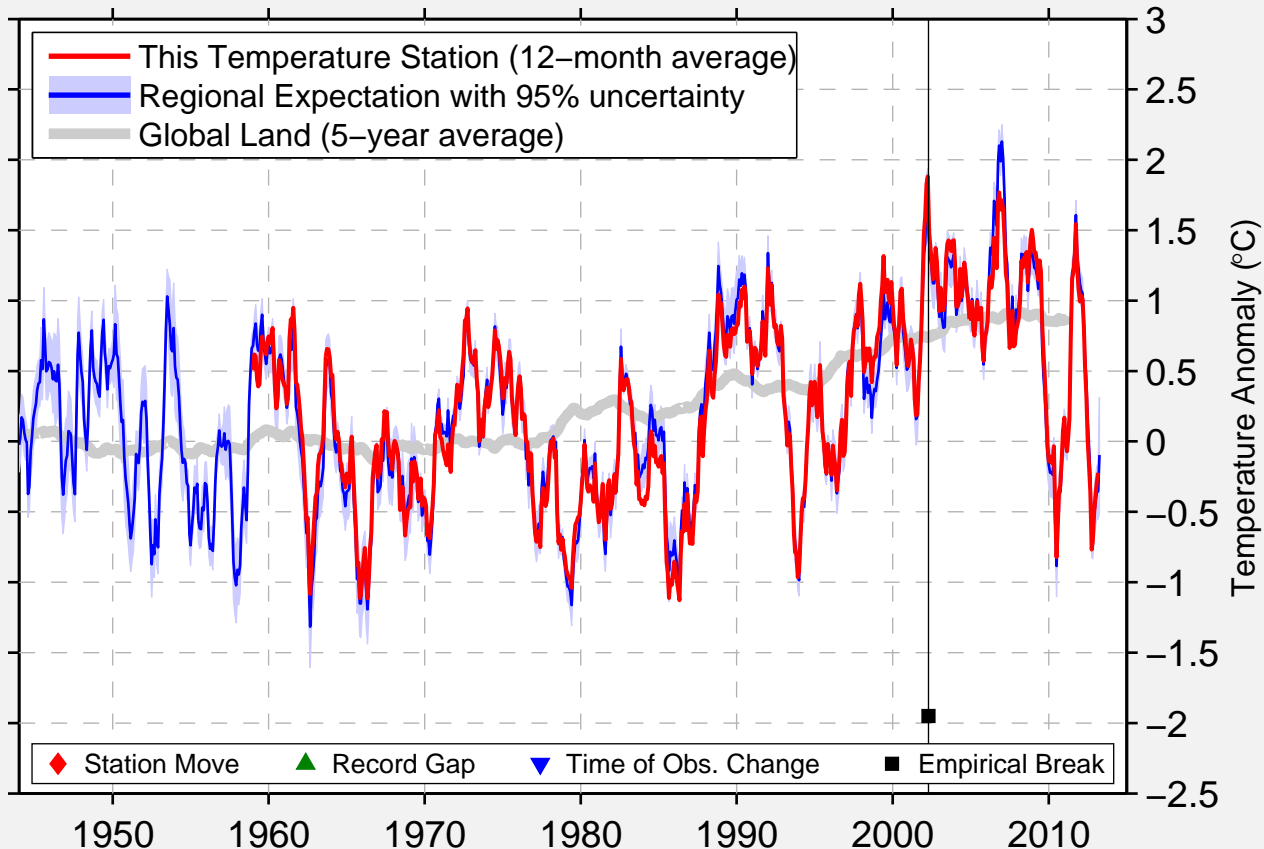

# VIGRA

62.562 N, 6.115 E (Norway)

Data Quality Controlled and Aligned at Breakpoints

Berkeley Earth