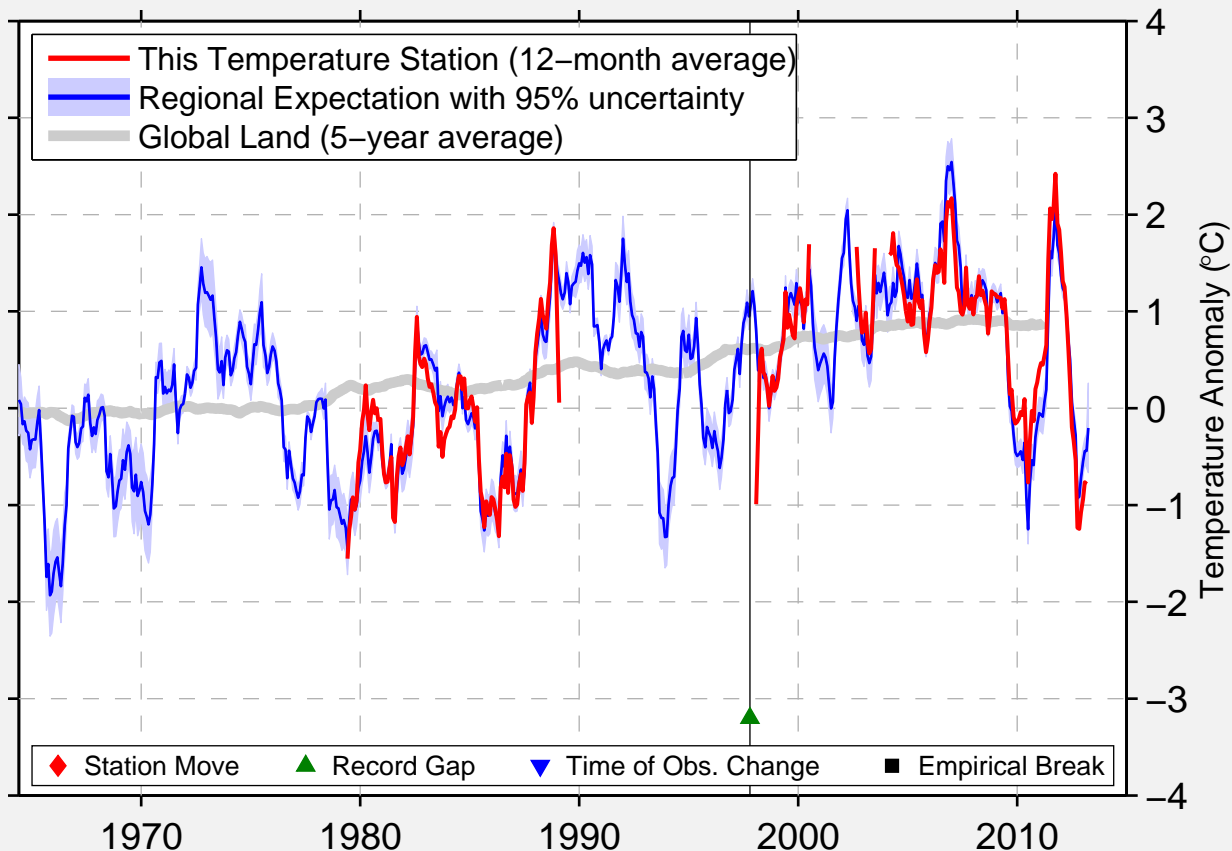

SOGNEFJELLHYTTA

61.564 N, 7.998 E (Norway)

Data Quality Controlled and Aligned at Breakpoints

Berkeley Earth