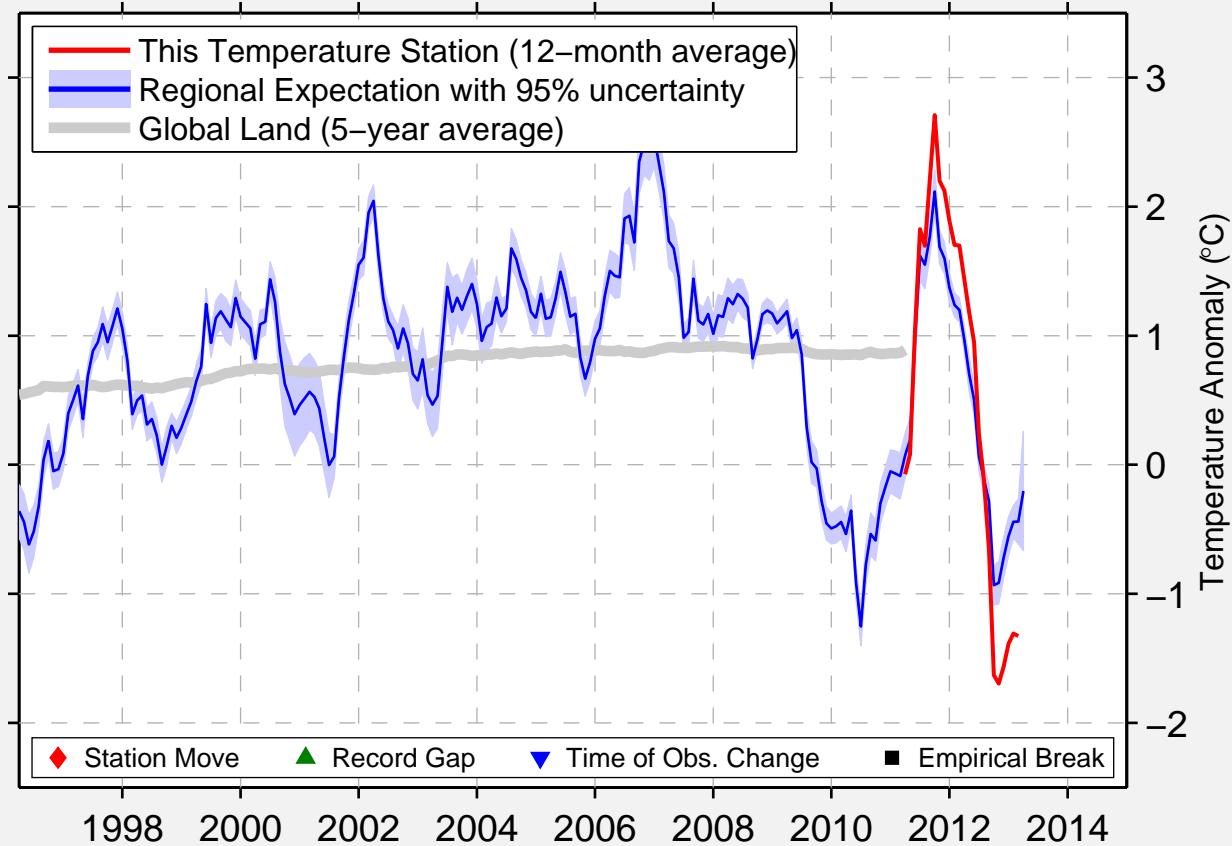

# FILEFJELL – KYRKJESTOLANE

61.178 N, 8.113 E (Norway)

Data Quality Controlled and Aligned at Breakpoints

Berkeley Earth