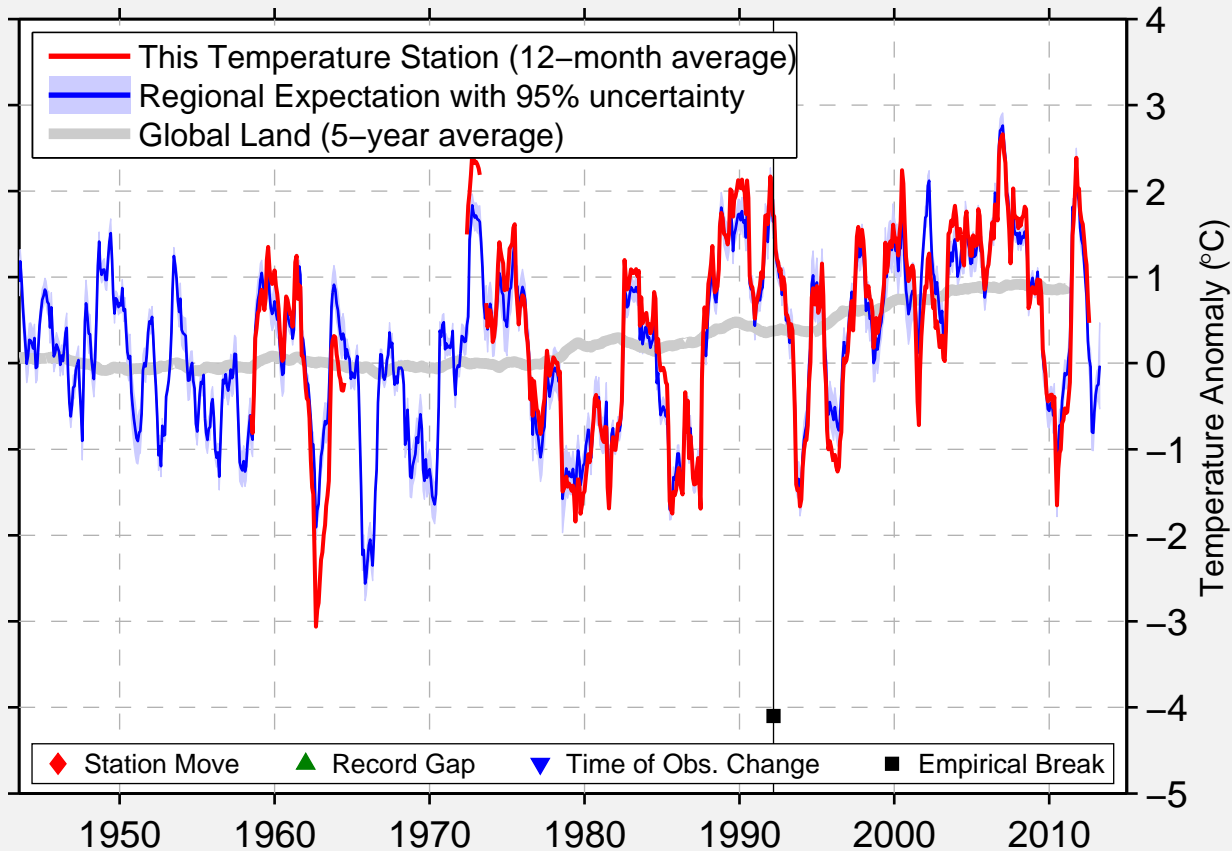

# RENA – HAUGEDALEN

61.159 N, 11.442 E (Norway)

Data Quality Controlled and Aligned at Breakpoints

Berkeley Earth