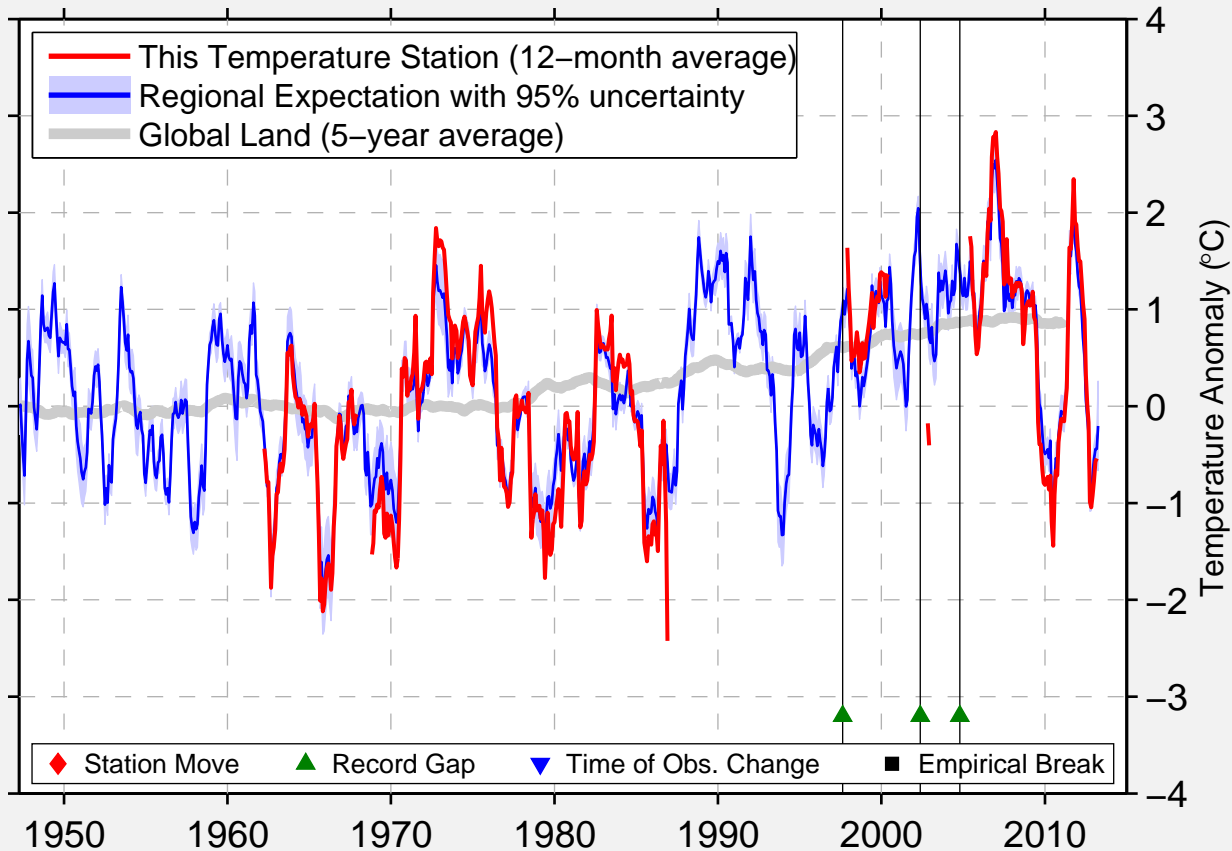

# LOKEN I VOLBU

61.122 N, 9.063 E (Norway)

Data Quality Controlled and Aligned at Breakpoints

Berkeley Earth