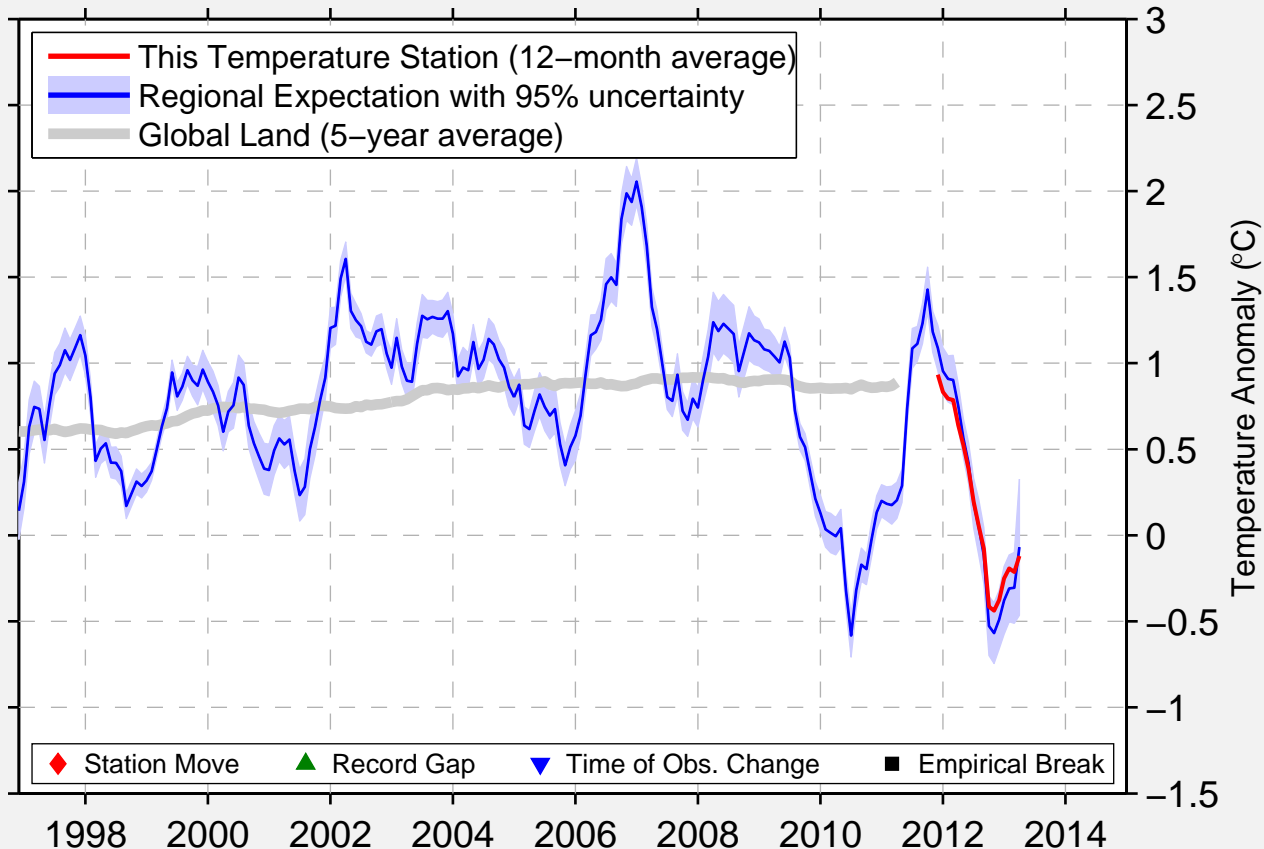

TROLL C OIL PLATFORM

60.886 N, 3.610 E (Norway)

Data Quality Controlled and Aligned at Breakpoints

Berkeley Earth