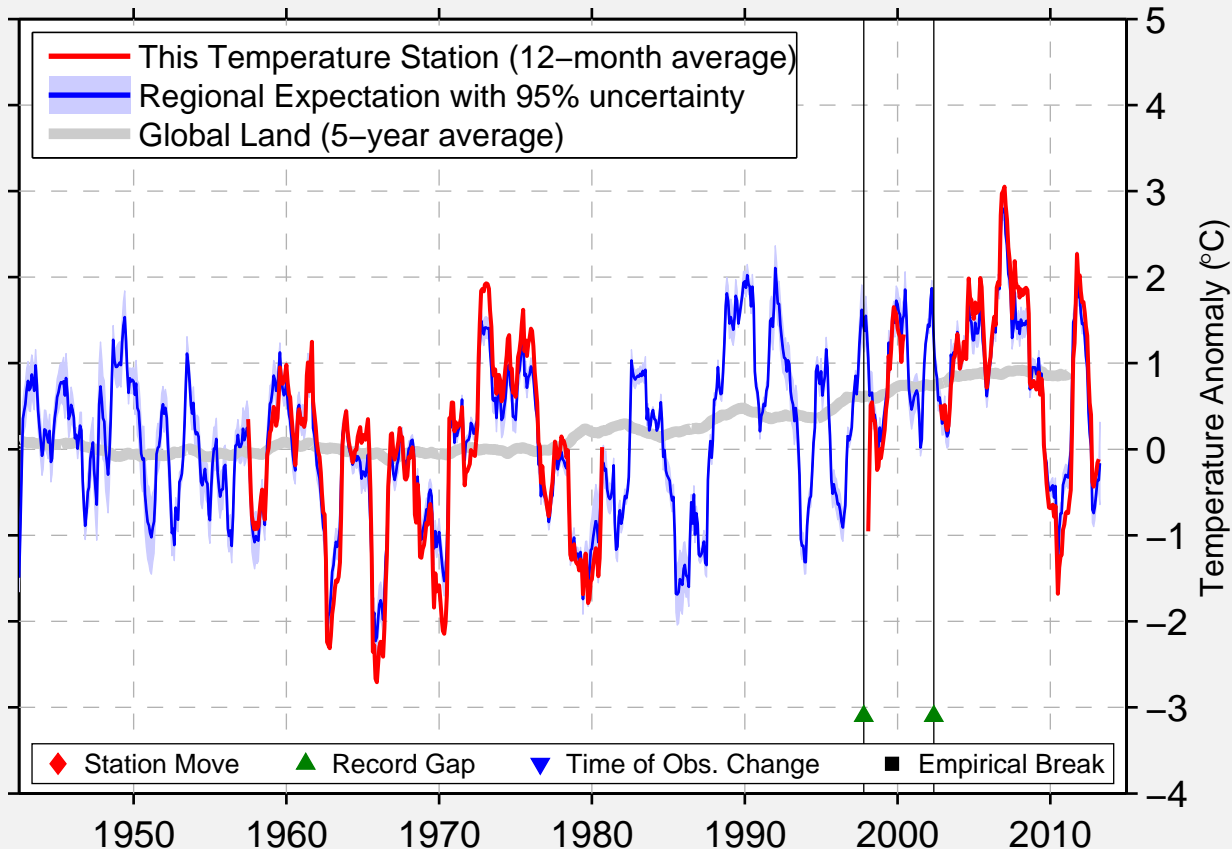

# KISE PA HEDMARK

60.781 N, 10.812 E (Norway)

Data Quality Controlled and Aligned at Breakpoints

Berkeley Earth