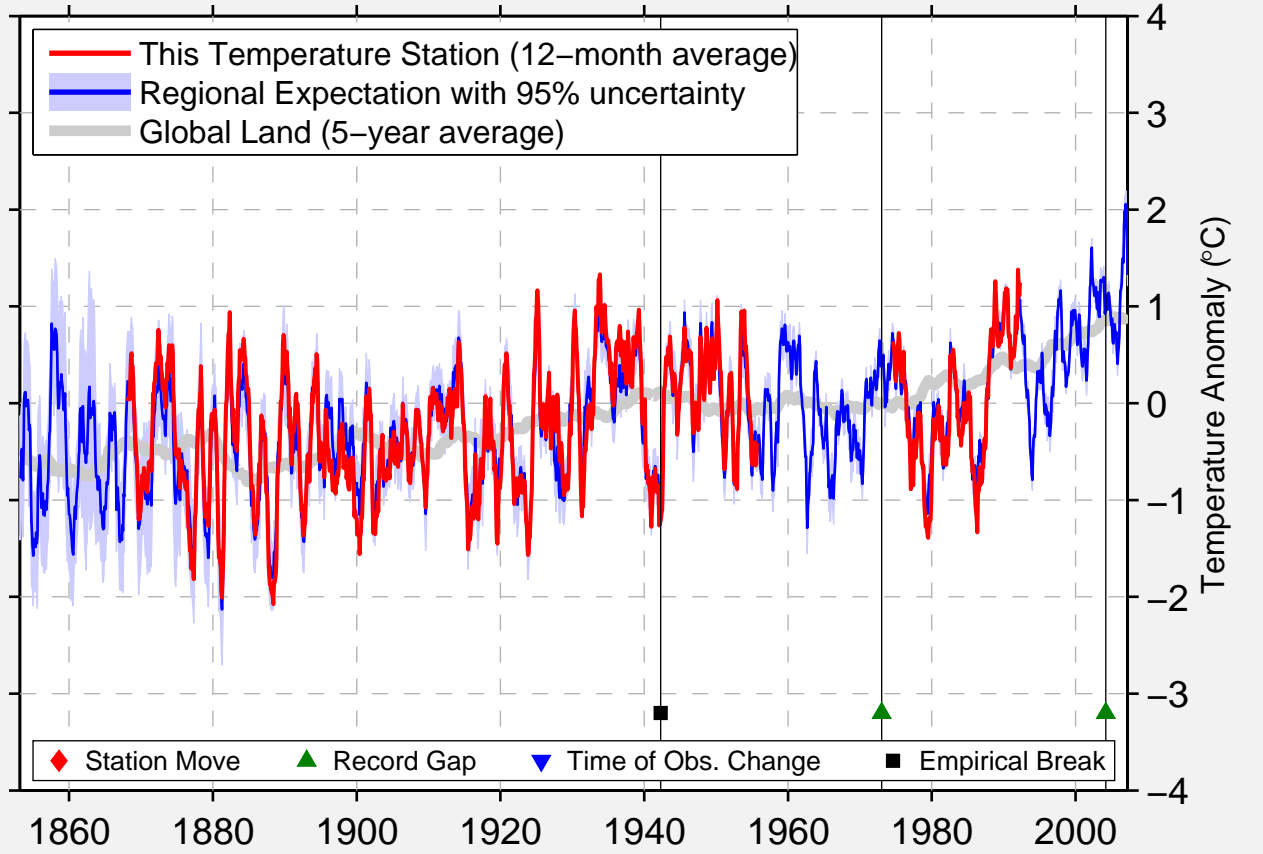

HELLISOY FYR

60.750 N, 4.717 E (Norway)

— This Temperature Station (12-month average)
— Regional Expectation with 95% uncertainty
— Global Land (5-year average)

◆ Station Move ▲ Record Gap ▼ Time of Obs. Change ■ Empirical Break

Data Quality Controlled and Aligned at Breakpoints

Berkeley Earth