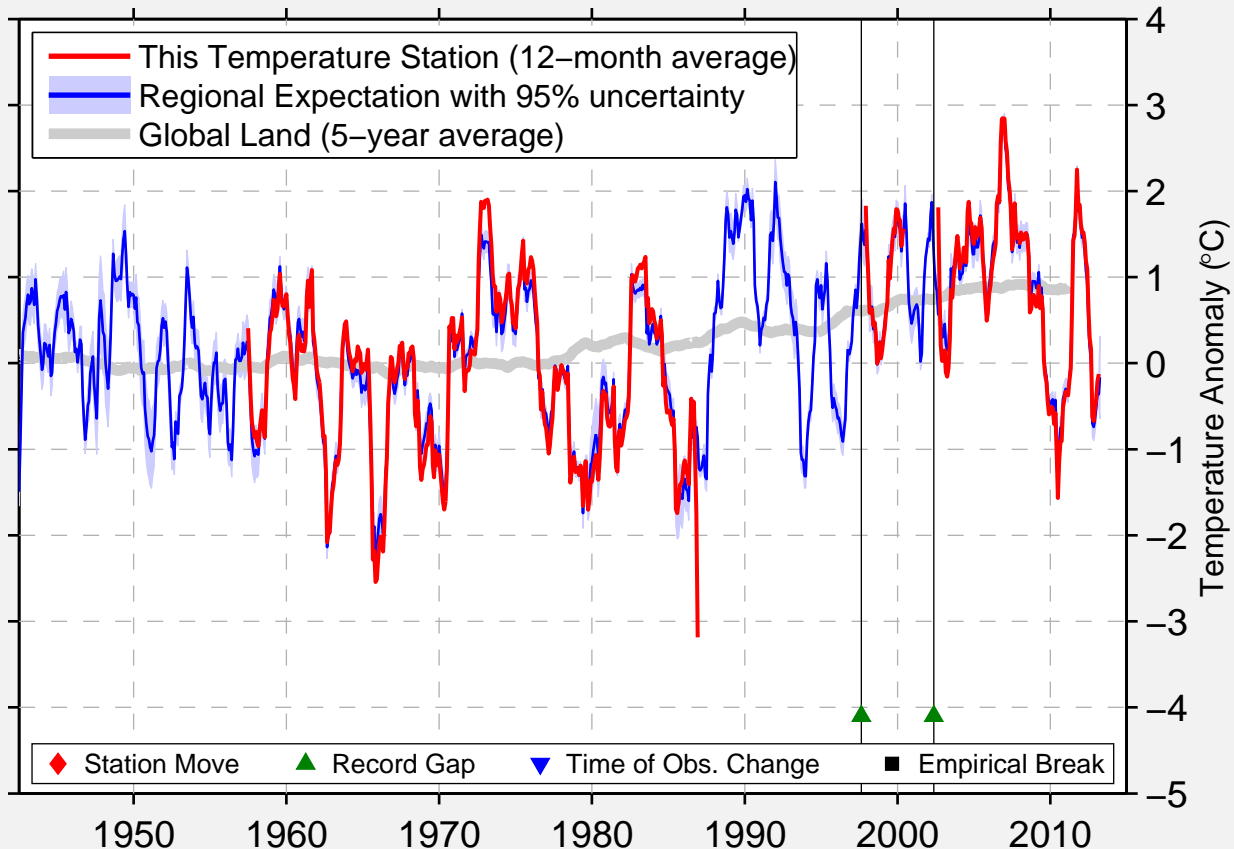

# OSTRE TOTEN – APELSVOLL

60.700 N, 10.867 E (Norway)

Data Quality Controlled and Aligned at Breakpoints

Berkeley Earth