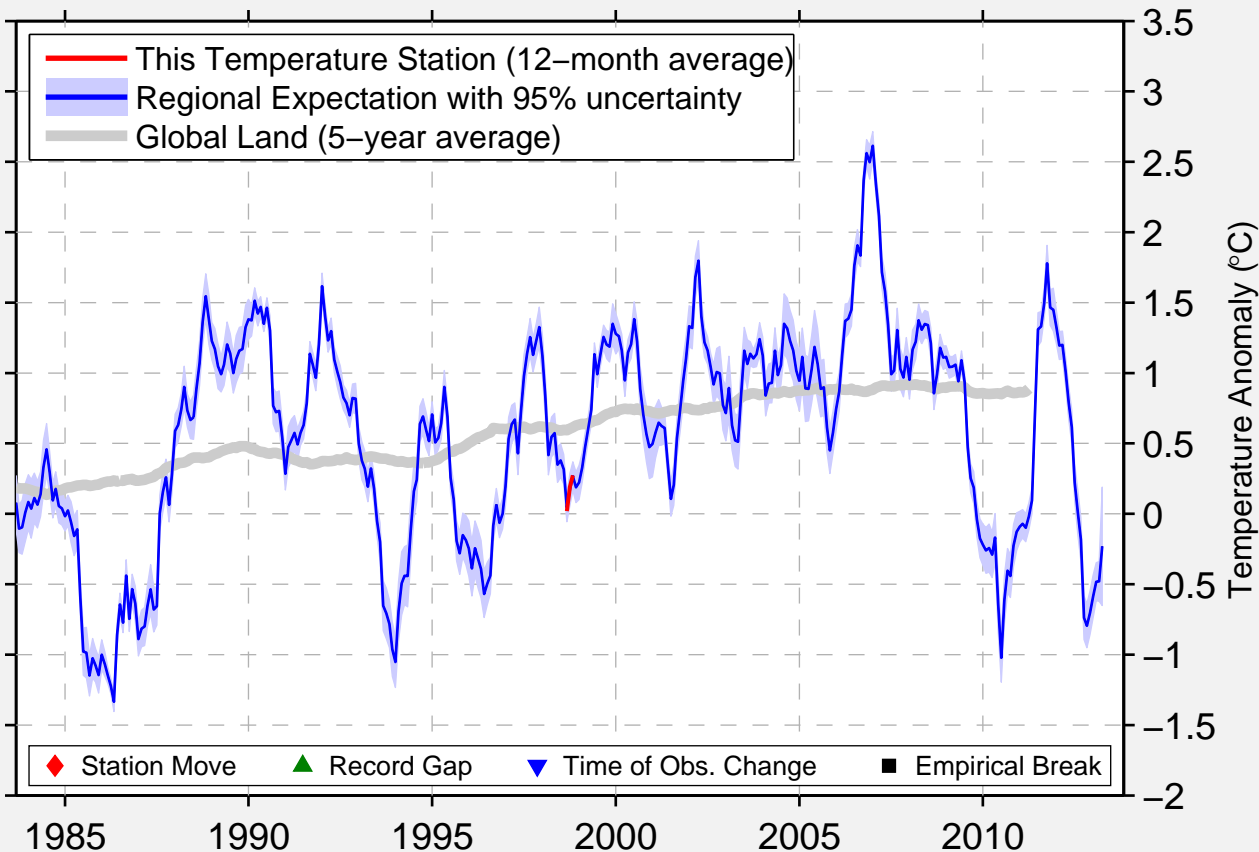

# VOSS-BO

60.650 N, 6.500 E (Norway)

Data Quality Controlled and Aligned at Breakpoints

Berkeley Earth