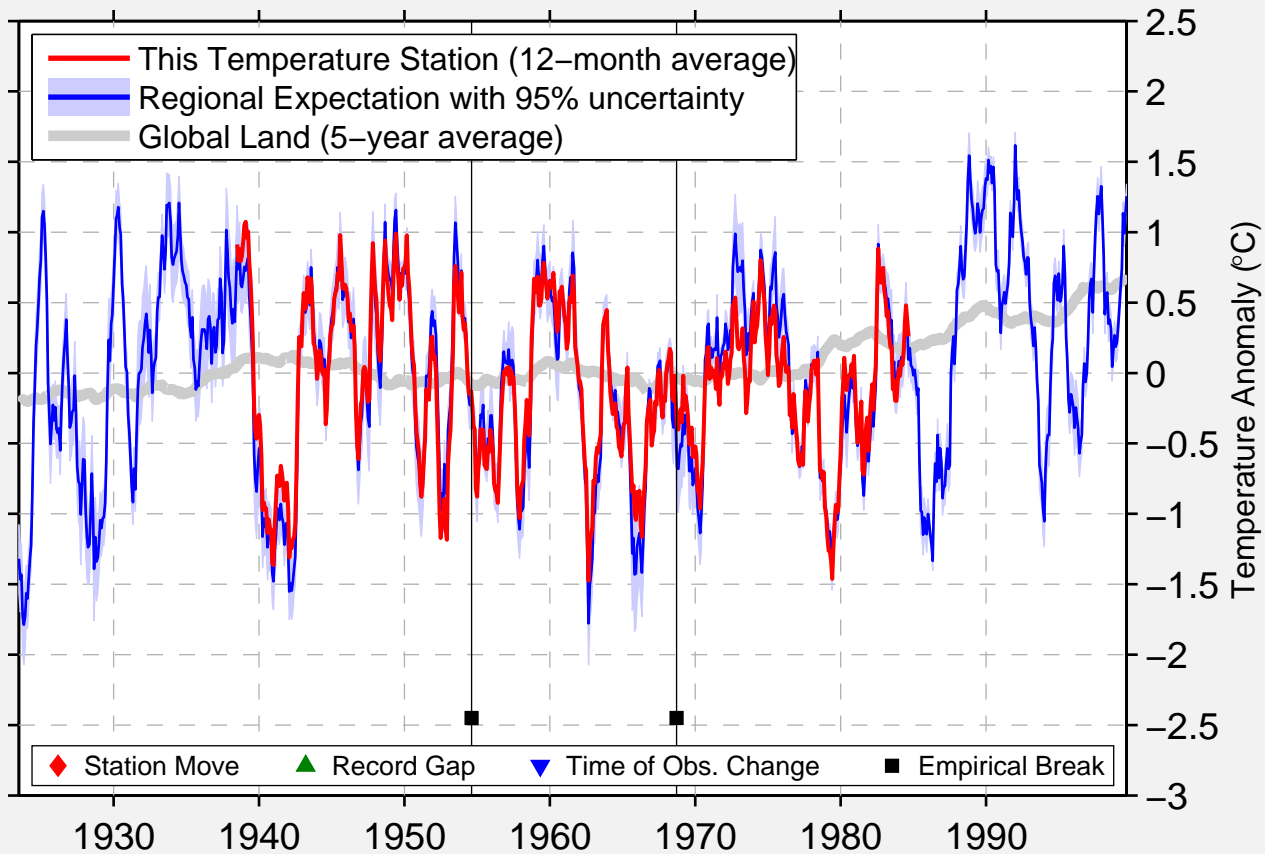

# BERGEN-FREDRIKSBERG

60.400 N, 5.317 E (Norway)

Data Quality Controlled and Aligned at Breakpoints

Berkeley Earth