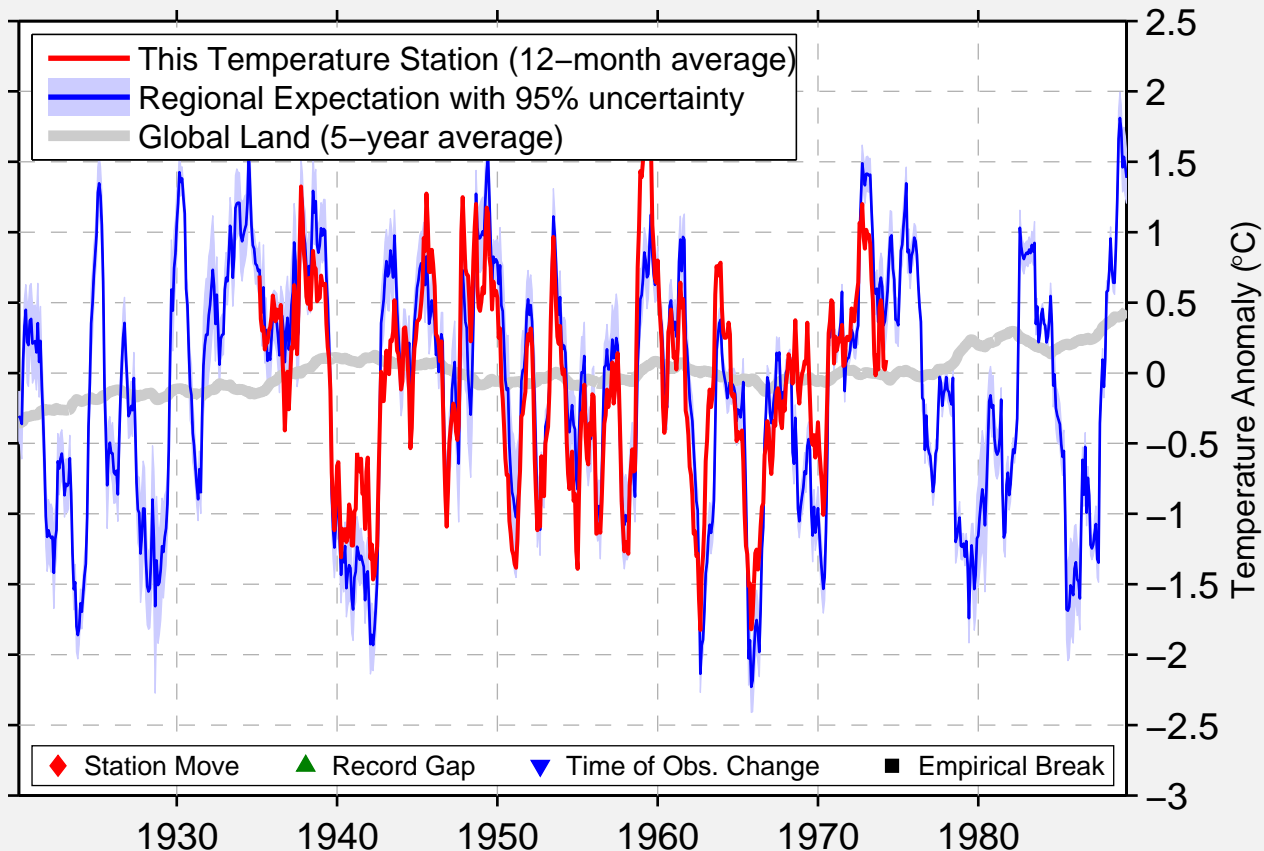

# GAUSTATOPPEN

59.900 N, 8.700 E (Norway)

Data Quality Controlled and Aligned at Breakpoints

Berkeley Earth