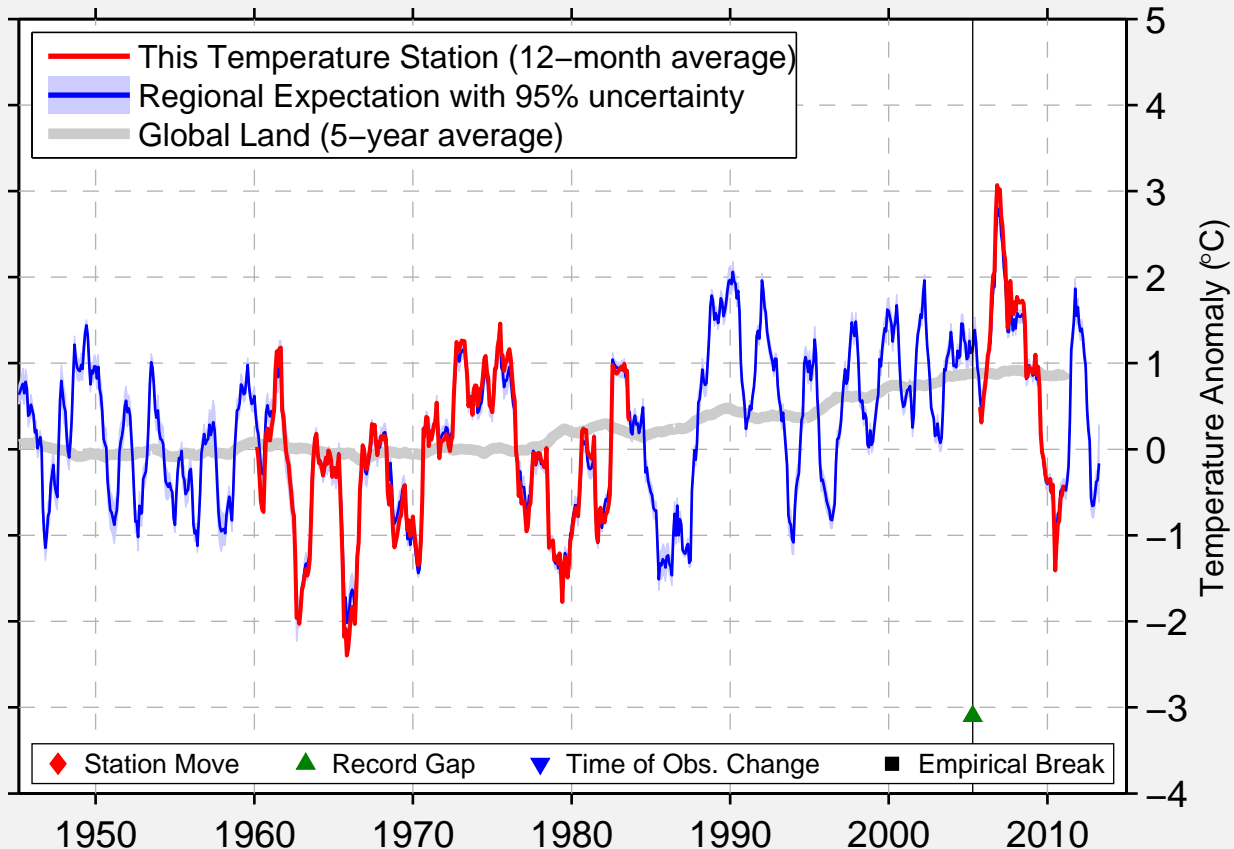

TORP

59.184 N, 10.255 E (Norway)

Data Quality Controlled and Aligned at Breakpoints

Berkeley Earth