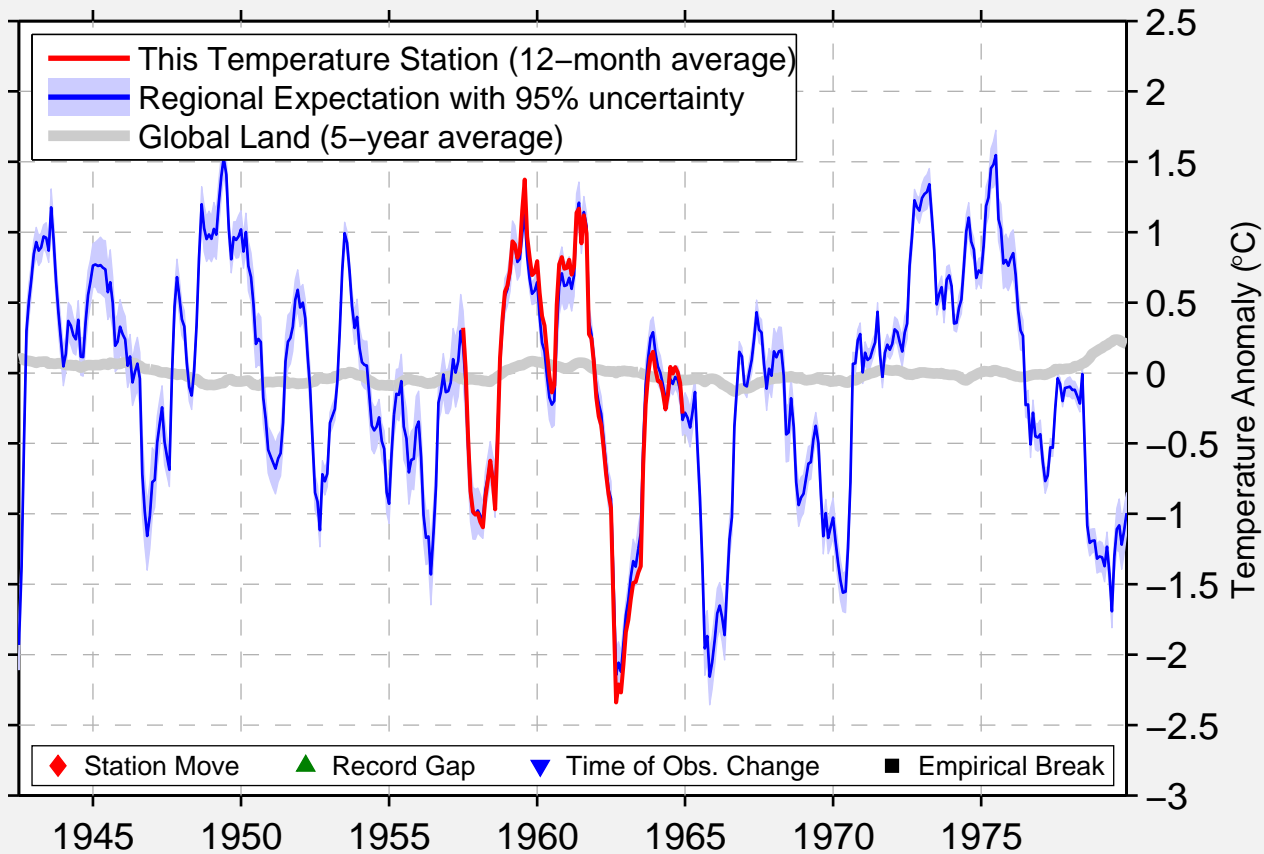

# BREKKE SLUSE

59.148 N, 11.559 E (Norway)

Data Quality Controlled and Aligned at Breakpoints

Berkeley Earth