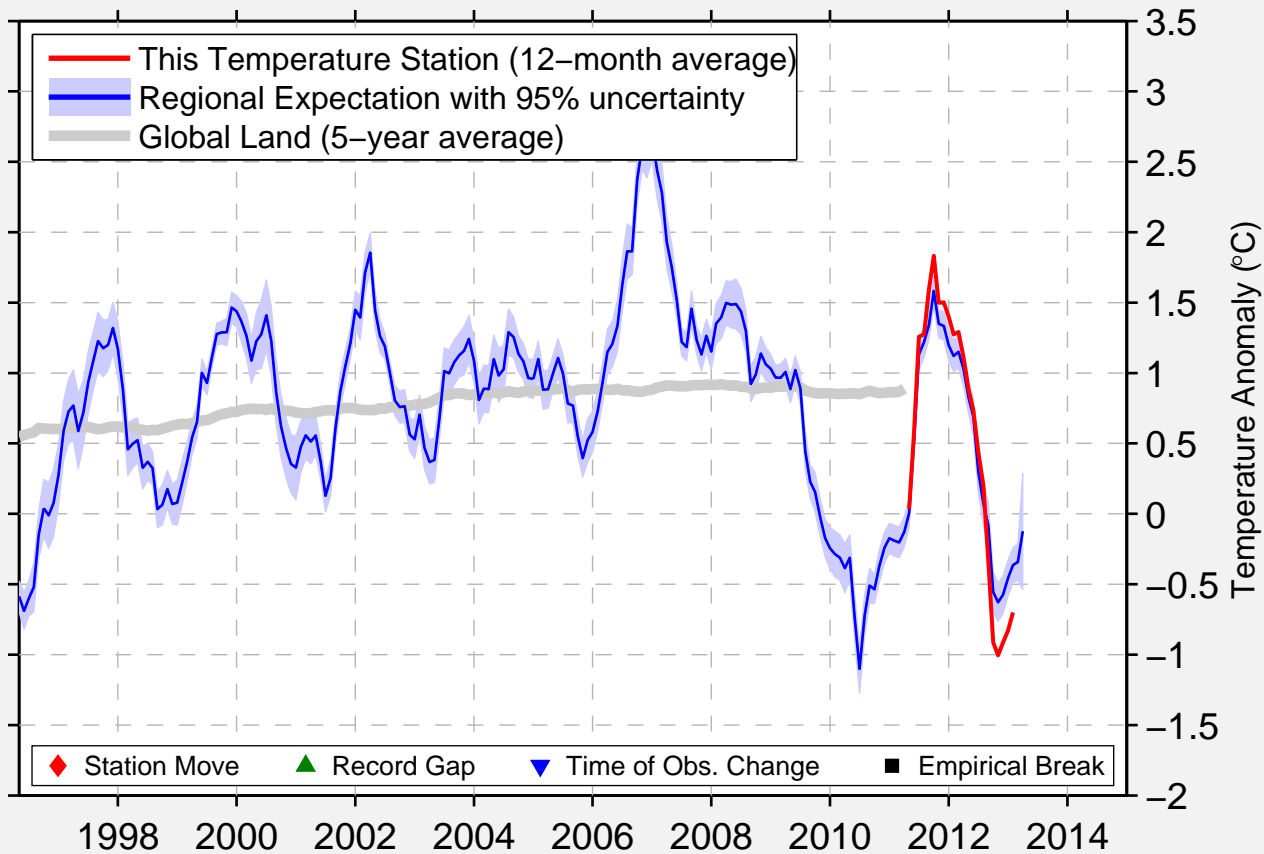

LIARVATN

59.050 N, 6.119 E (Norway)

◆ Station Move ▲ Record Gap ▼ Time of Obs. Change ■ Empirical Break