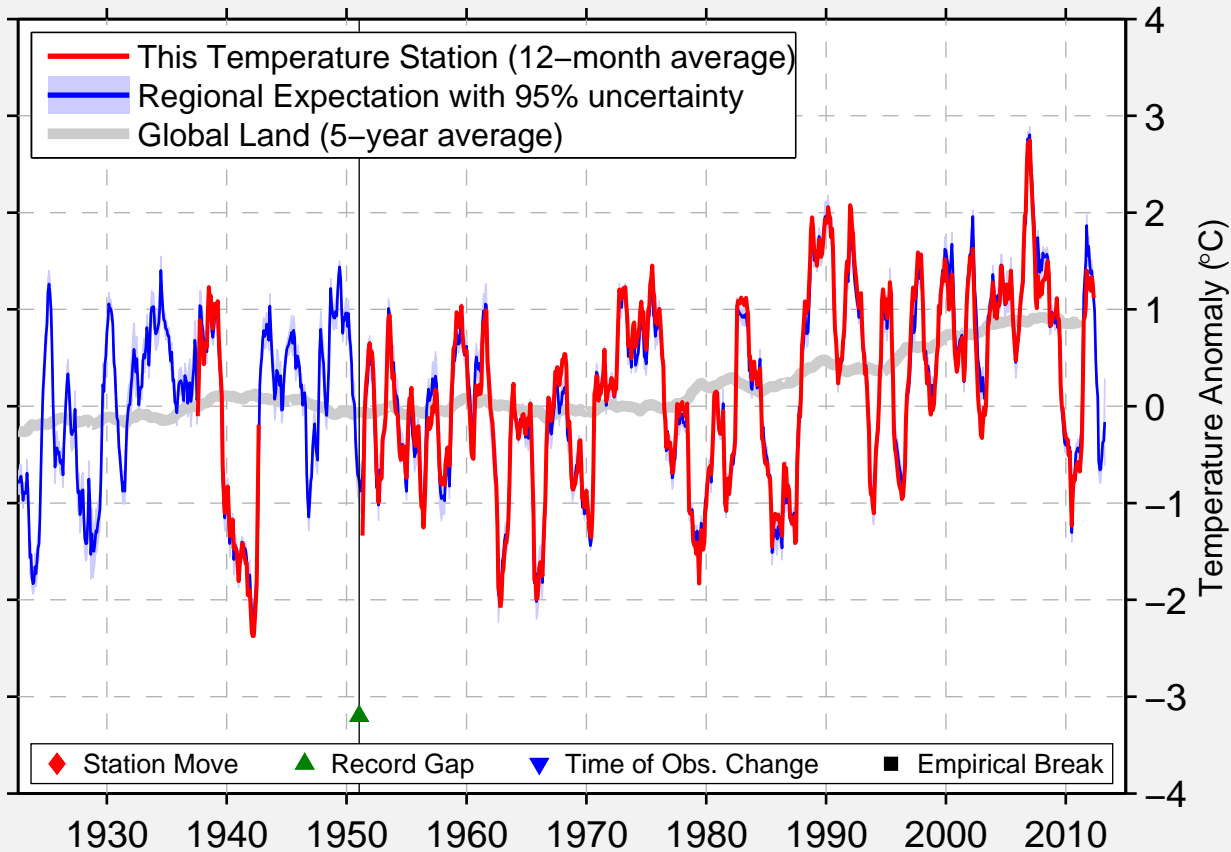

# FAERDER FYR

59.027 N, 10.530 E (Norway)

Data Quality Controlled and Aligned at Breakpoints

Berkeley Earth