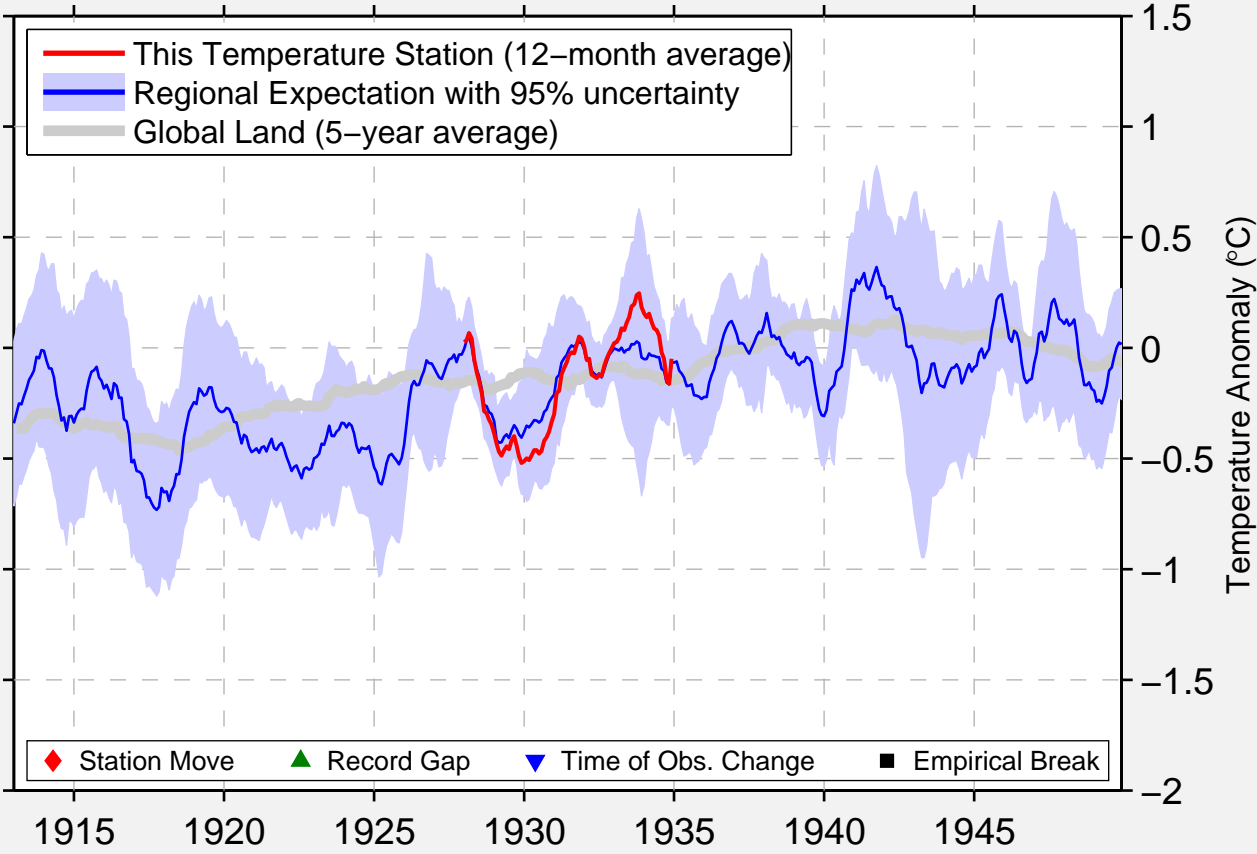

SAIPAN

15.230 N, 145.770 E (Northern Mariana Islands [United States])

◆ Station Move ▲ Record Gap ▼ Time of Obs. Change ■ Empirical Break