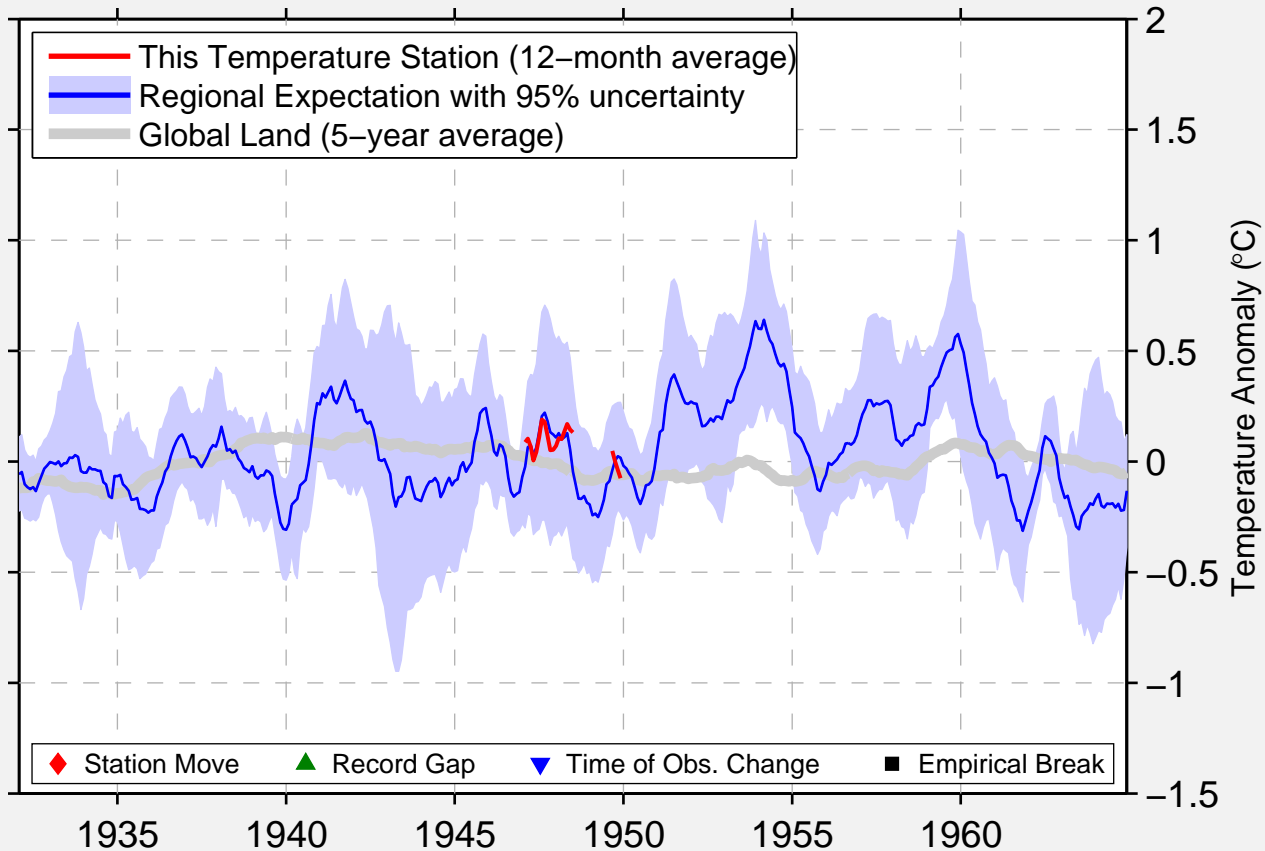

SAIPAN MARIANA IS/TANAPAG NAS

15.216 N, 145.749 E (Northern Mariana Islands [United States])

Data Quality Controlled and Aligned at Breakpoints

Berkeley Earth