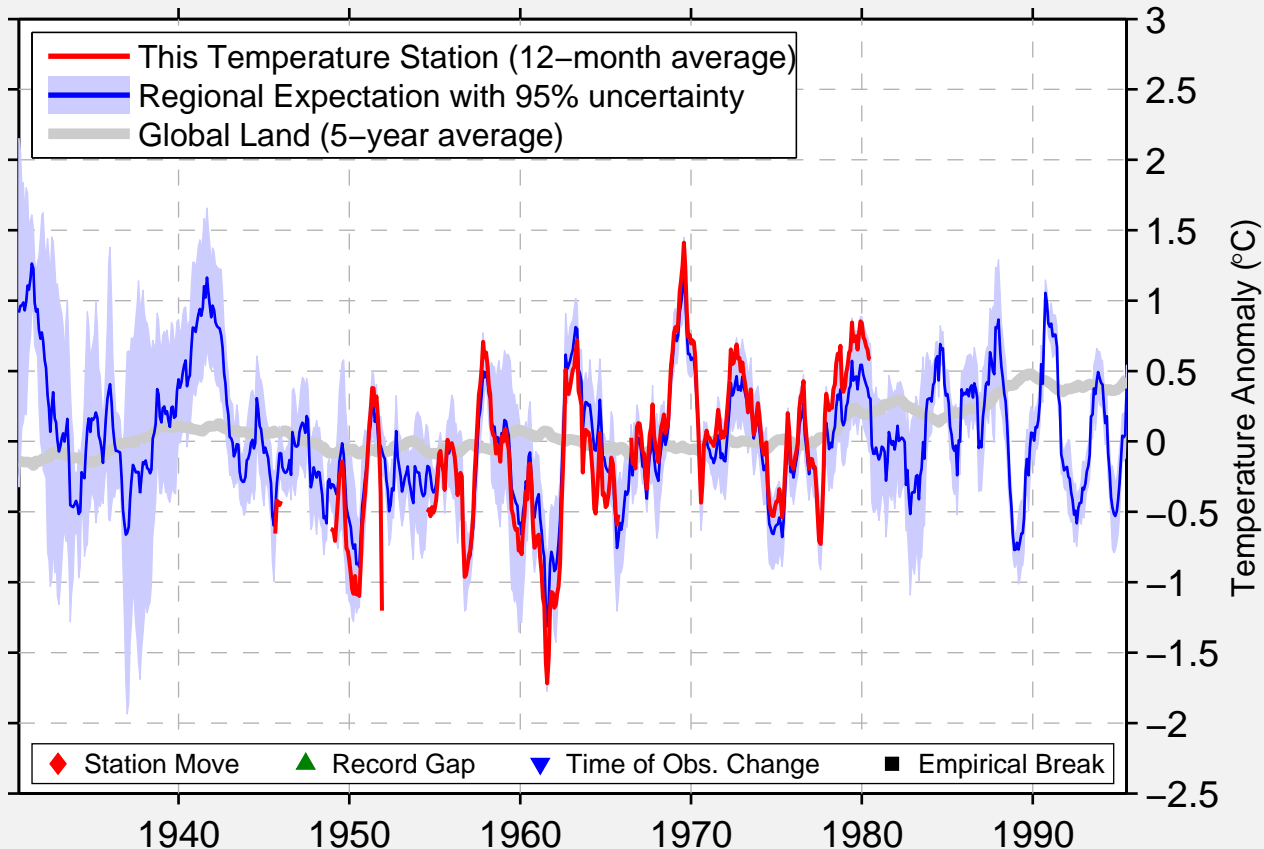

AGADES

16.980 N, 7.980 E (Niger)

Data Quality Controlled and Aligned at Breakpoints

Berkeley Earth