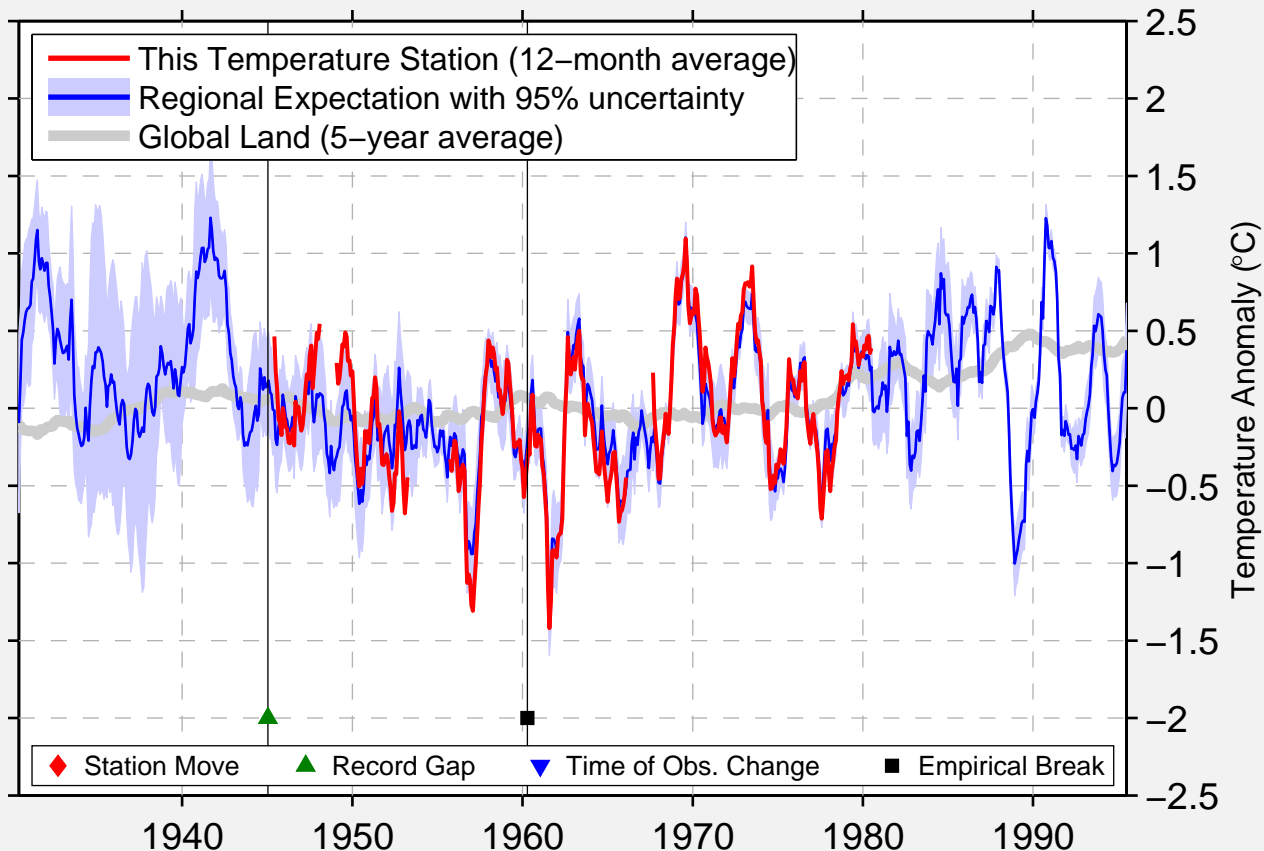

# MAINE-SORDA

13.230 N, 11.980 E (Niger)

Data Quality Controlled and Aligned at Breakpoints

Berkeley Earth