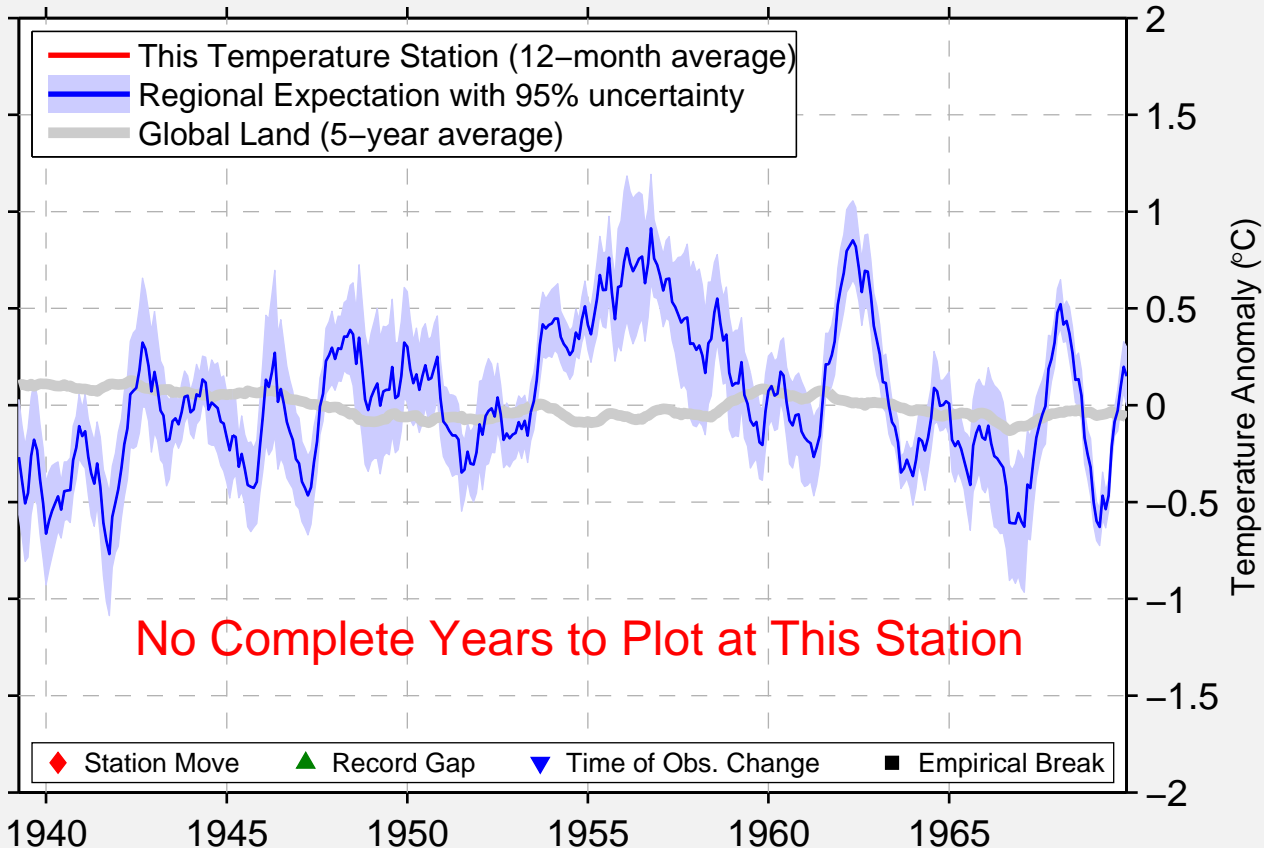

# NAPIER HARBOUR

39.483 S, 176.917 E (New Zealand)

Data Quality Controlled and Aligned at Breakpoints

Berkeley Earth