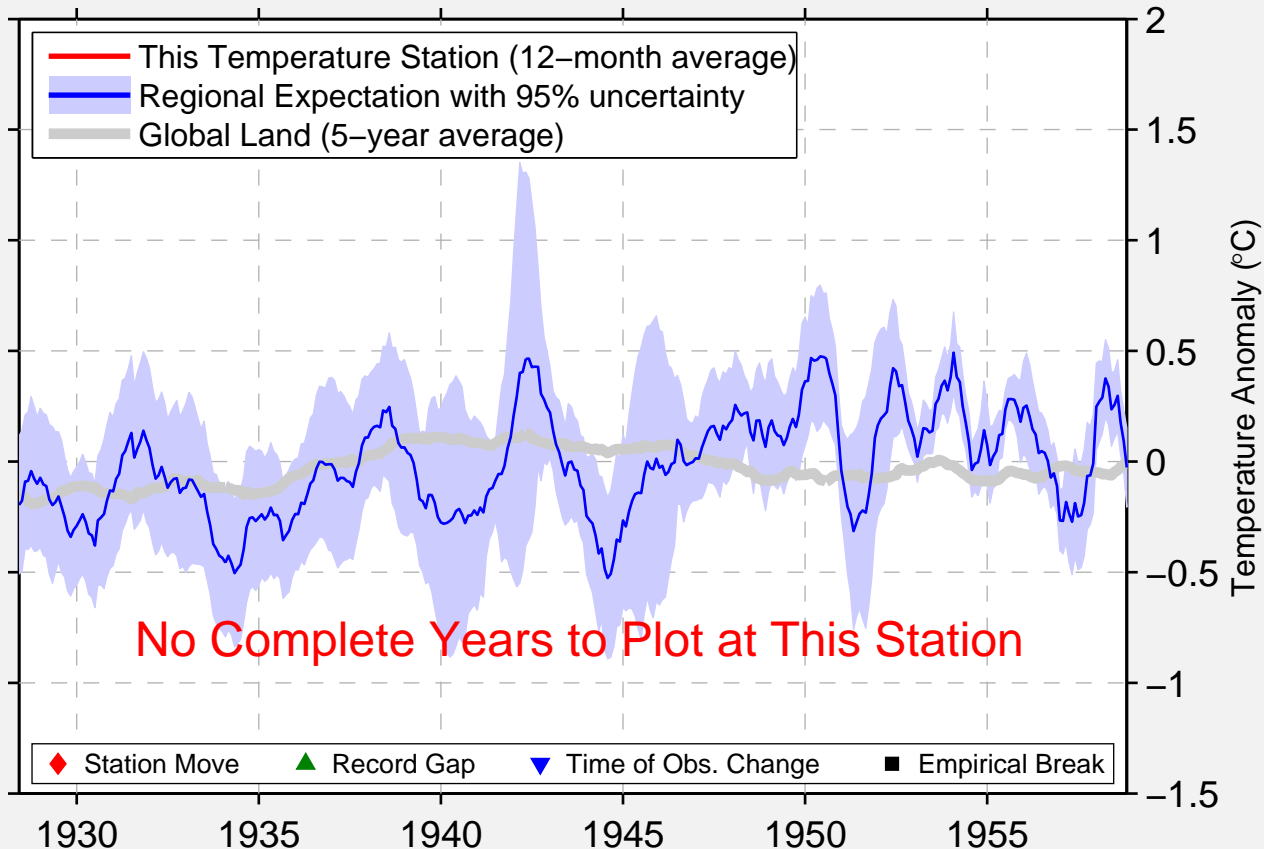

OUA TOM NEW CALEDONIA

21.816 S, 165.866 E (New Caledonia [France])

No Complete Years to Plot at This Station

◆ Station Move ▲ Record Gap ▼ Time of Obs. Change ■ Empirical Break