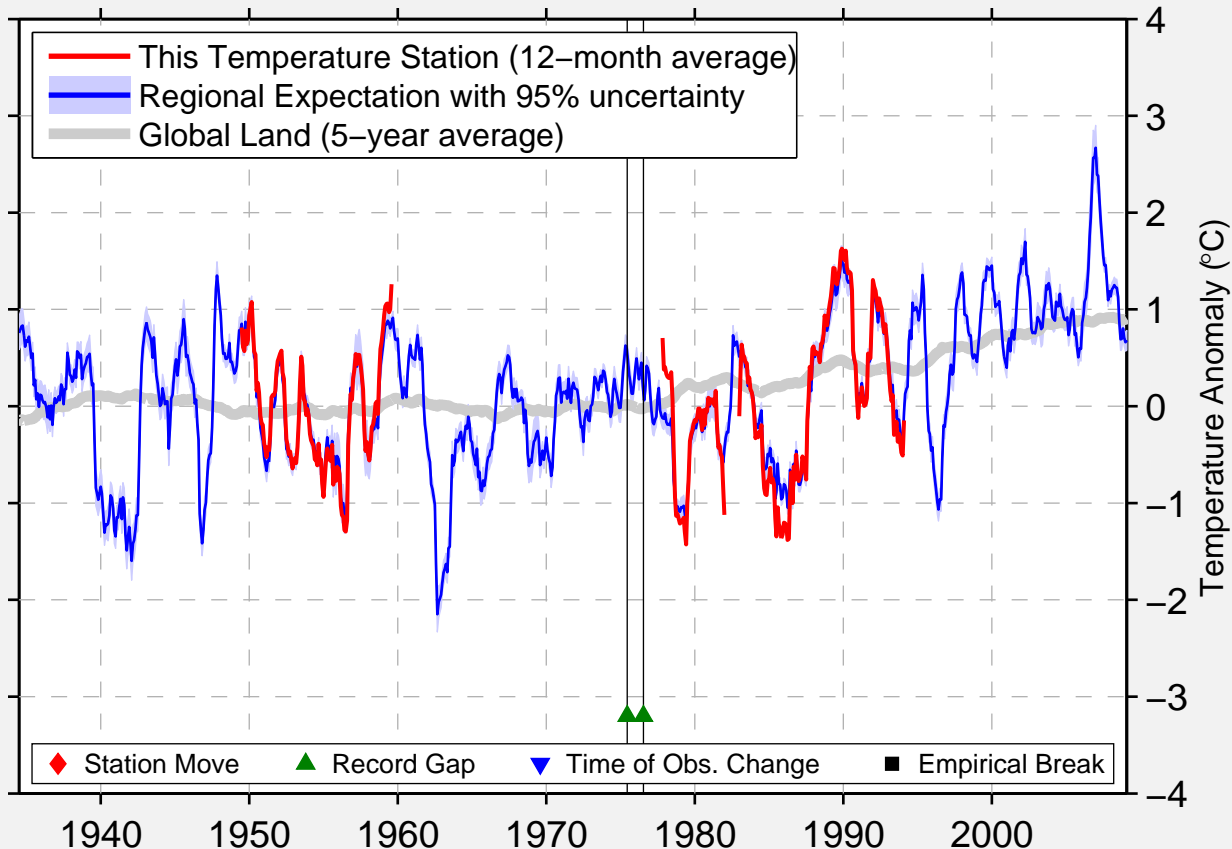

TERSCHELLING(LGT-H)

53.367 N, 5.217 E (Netherlands)

Data Quality Controlled and Aligned at Breakpoints

Berkeley Earth