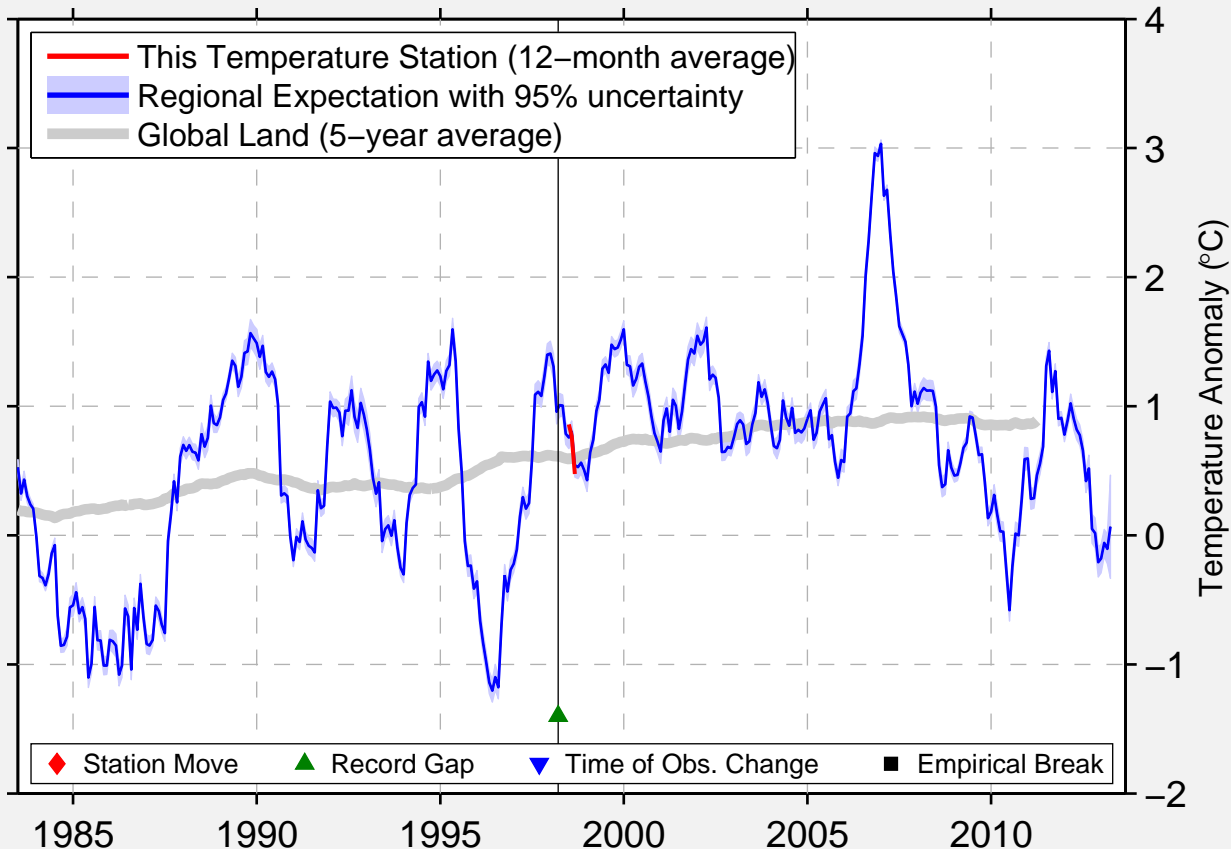

# HOORAN AWS

52.650 N, 5.050 E (Netherlands)

Data Quality Controlled and Aligned at Breakpoints

Berkeley Earth