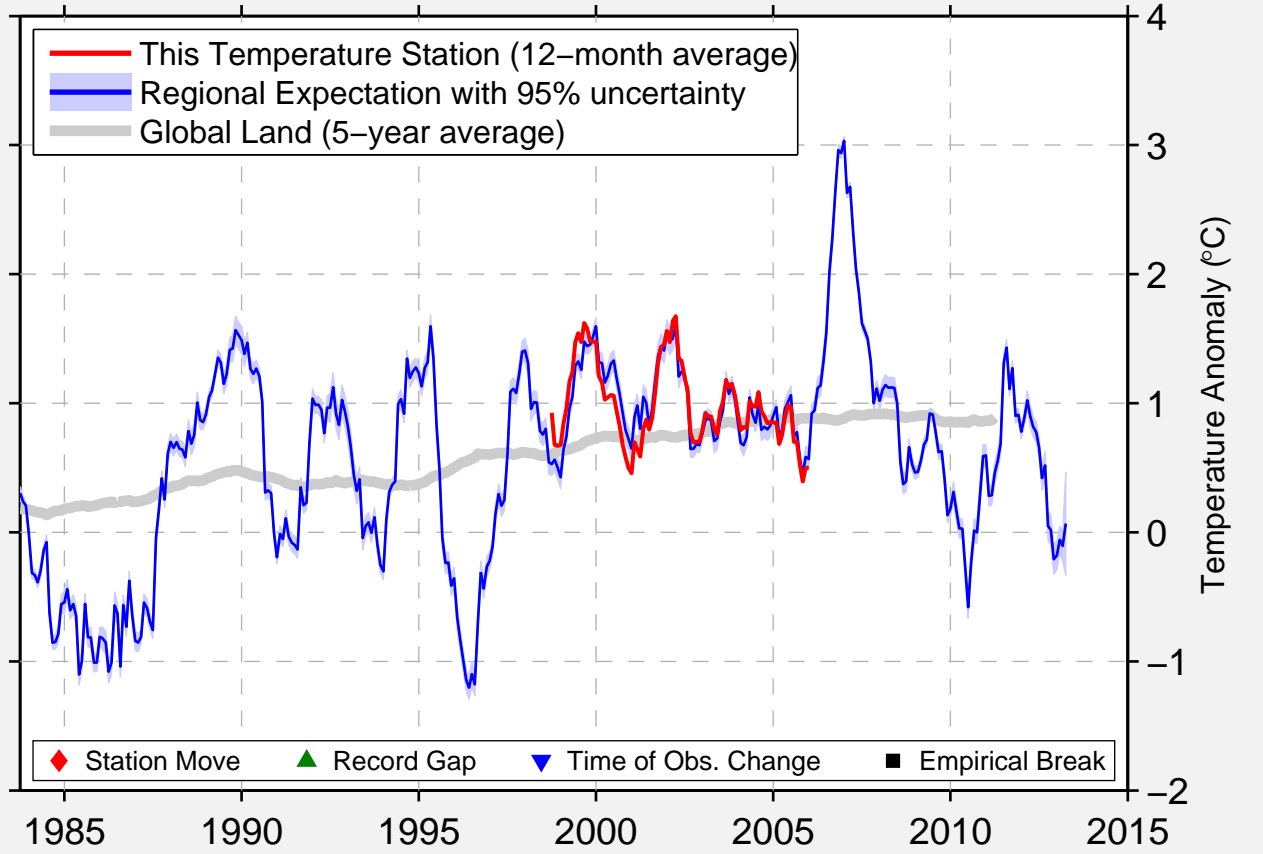

MEETPOST NOORDWIJK

52.267 N, 4.300 E (Netherlands)

Data Quality Controlled and Aligned at Breakpoints

Berkeley Earth