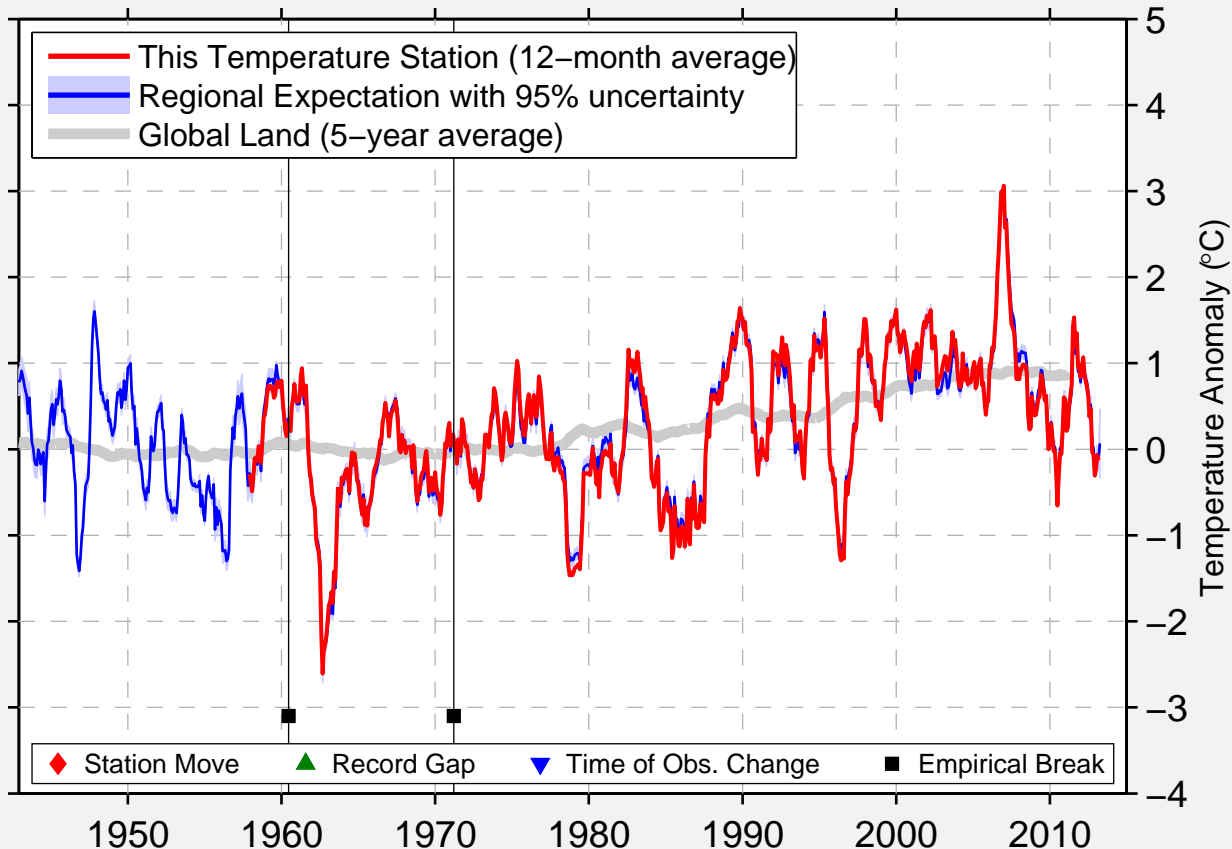

DEELEN-1

52.061 N, 5.888 E (Netherlands)

Data Quality Controlled and Aligned at Breakpoints

Berkeley Earth