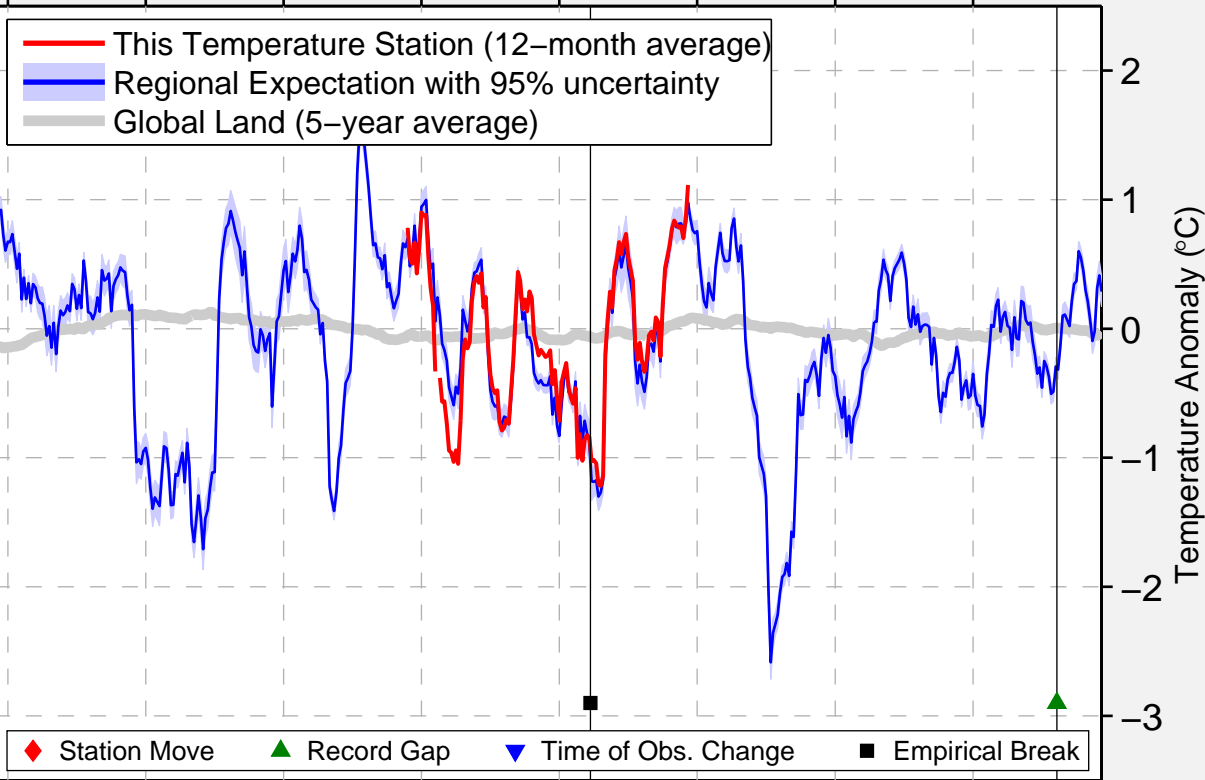

YPENBURG(NAFB)

52.033 N, 4.350 E (Netherlands)

1935 1940 1945 1950 1955 1960 1965 1970

Data Quality Controlled and Aligned at Breakpoints

Berkeley Earth