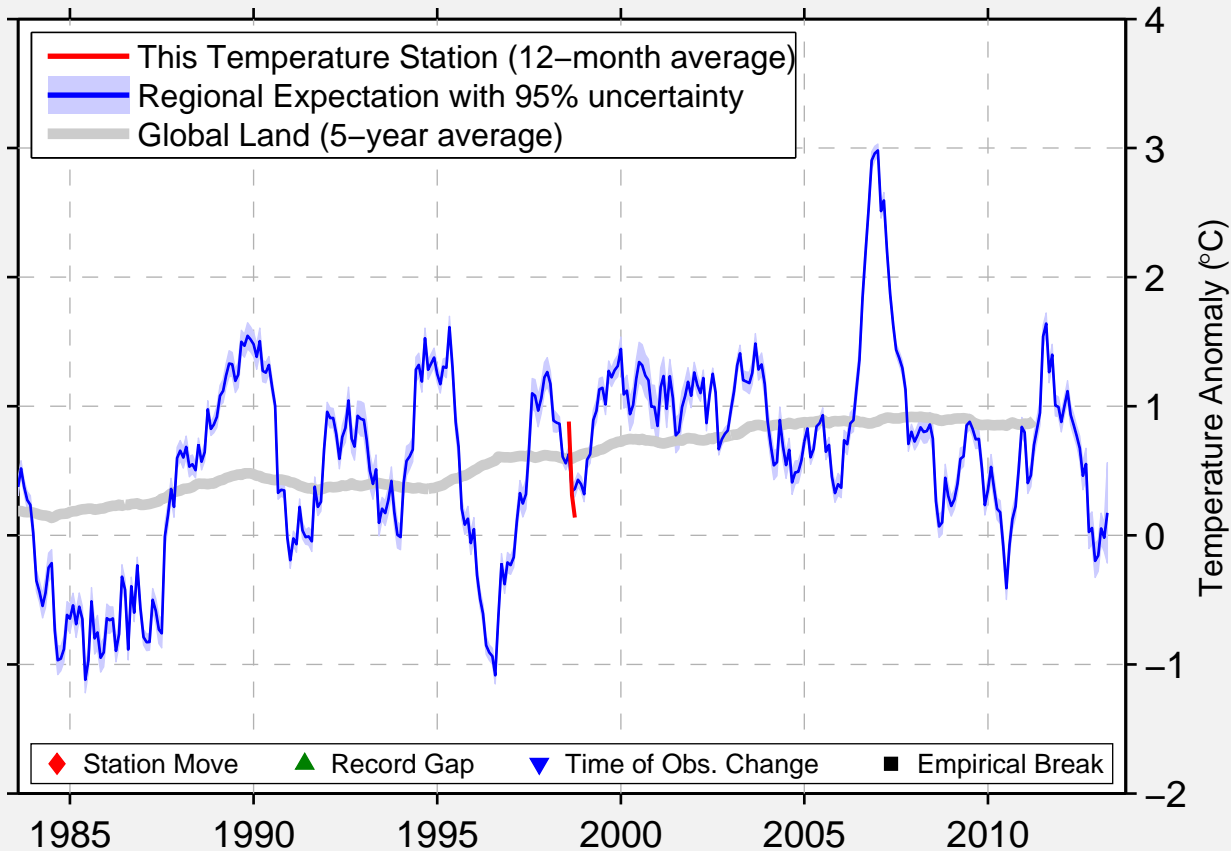

OOST MAARLAND AWS

50.800 N, 5.717 E (Netherlands)

Data Quality Controlled and Aligned at Breakpoints

Berkeley Earth