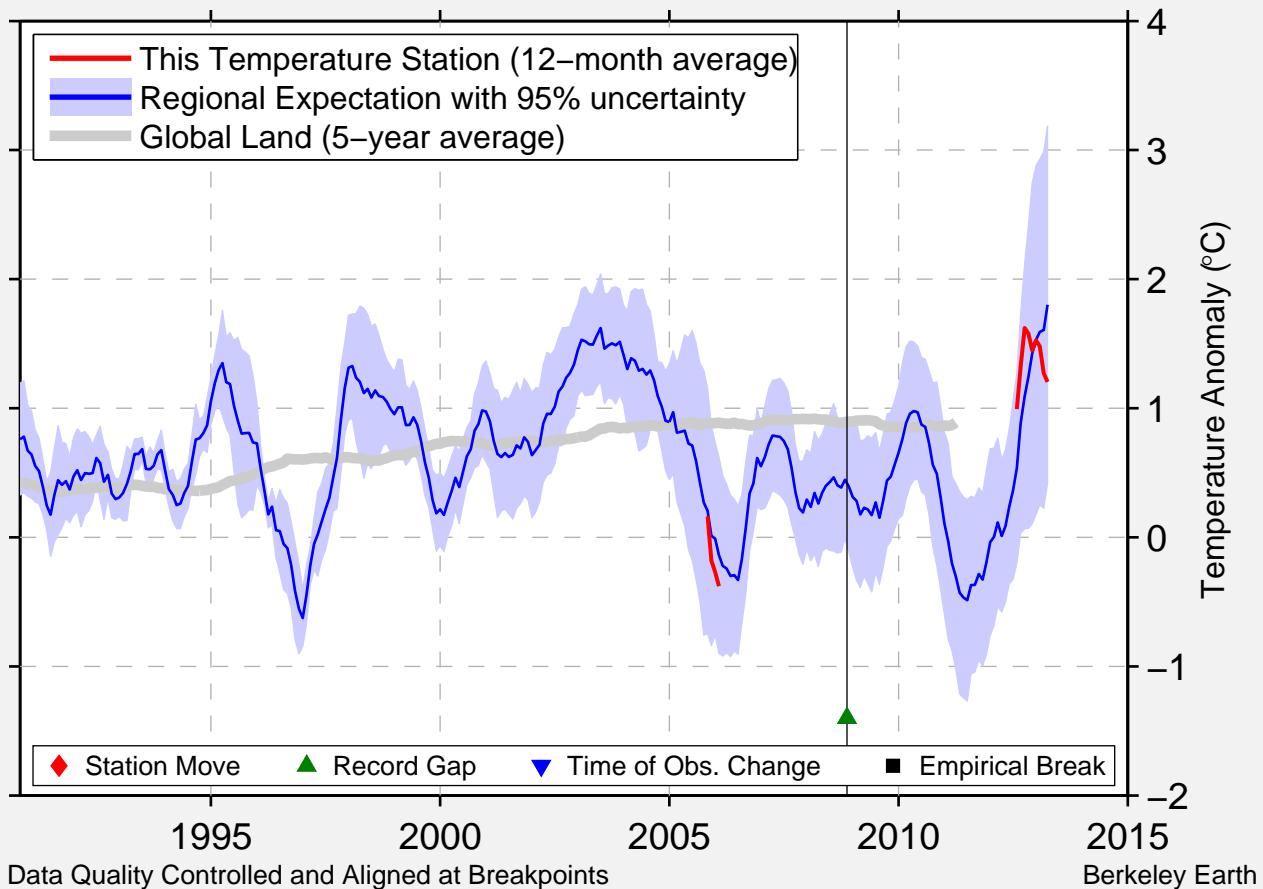

WINDHOEK EROS

22.617 S, 17.083 E (Namibia)

Data Quality Controlled and Aligned at Breakpoints

Berkeley Earth