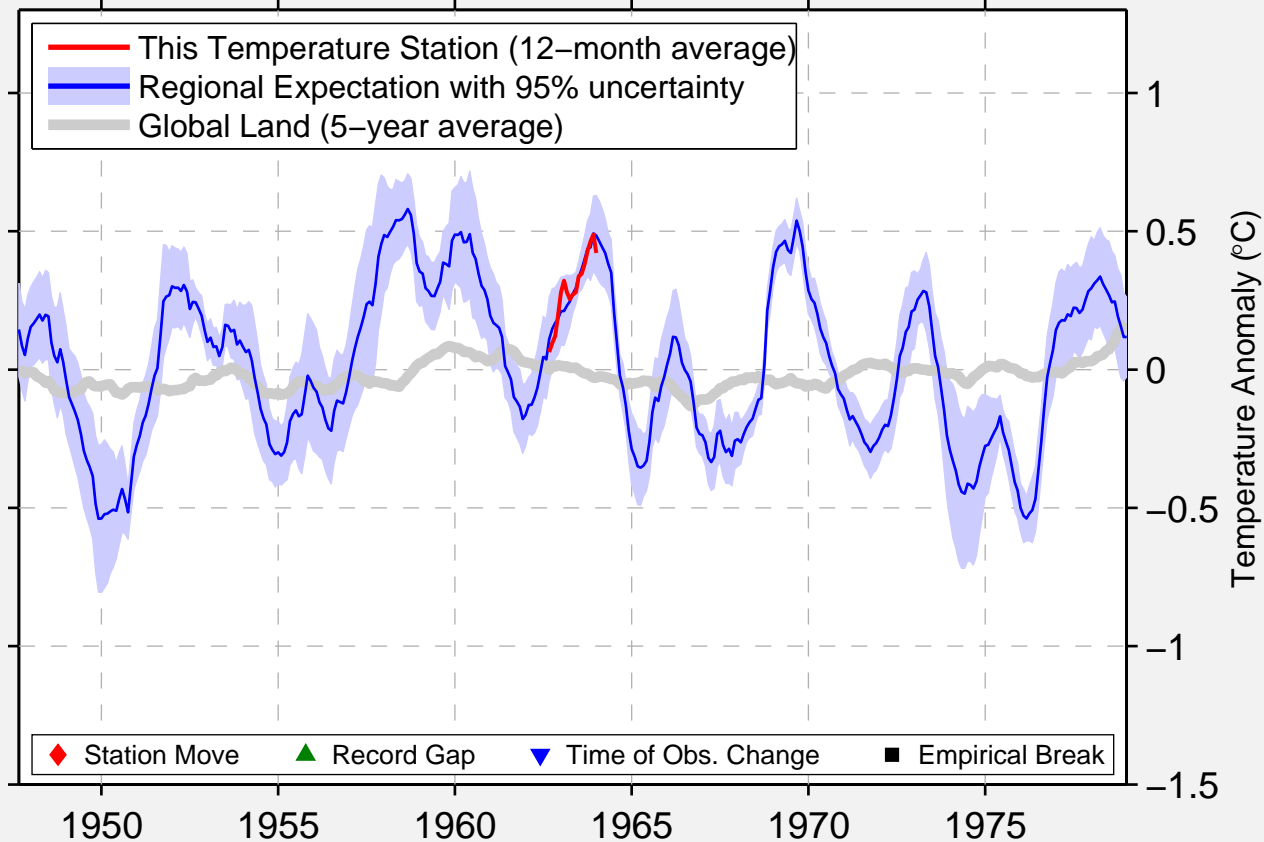

HACIA HIGUEY DOMINICAN REP.

18.600 N, 68.300 W (Dominican Republic)

Data Quality Controlled and Aligned at Breakpoints

Berkeley Earth