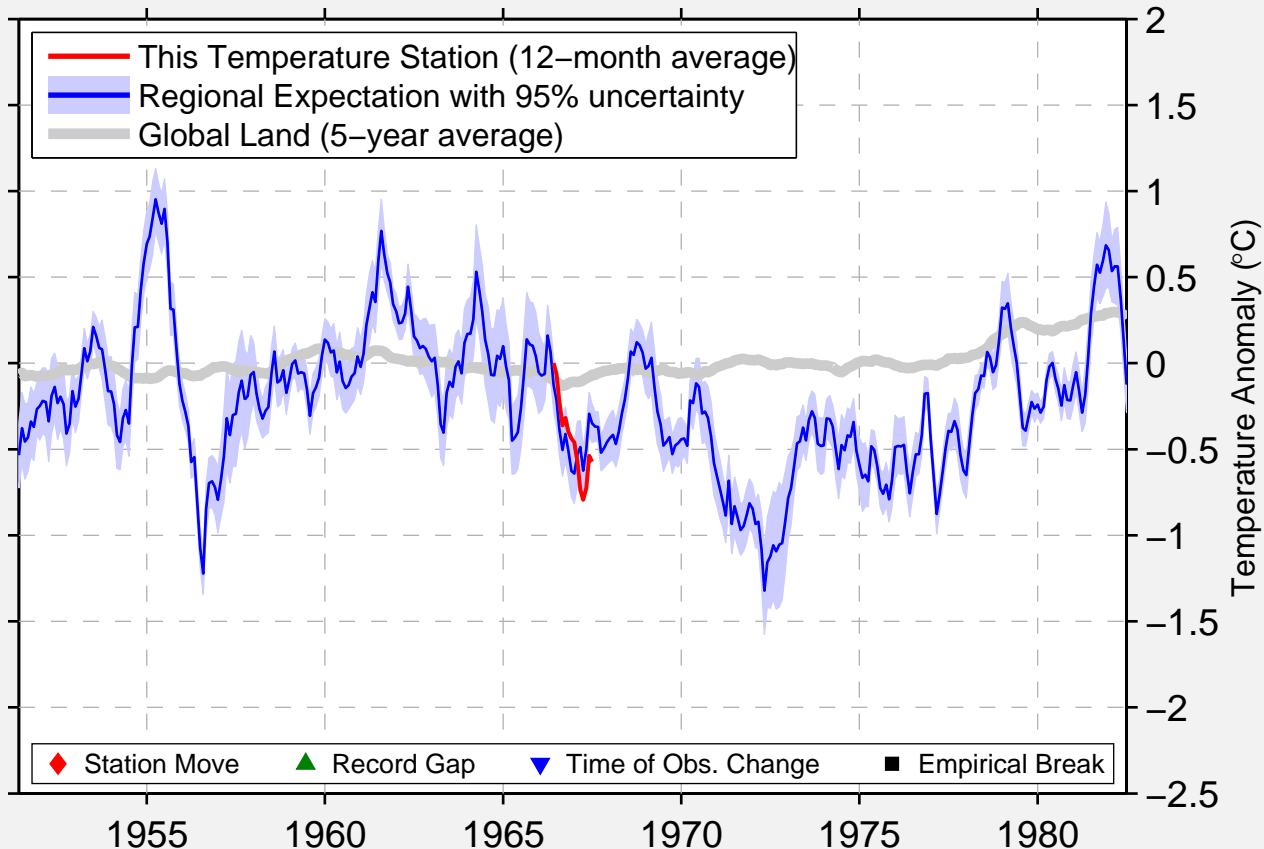

TANGER-PORT

35.785 N, 5.803 W (Morocco)

Data Quality Controlled and Aligned at Breakpoints

Berkeley Earth