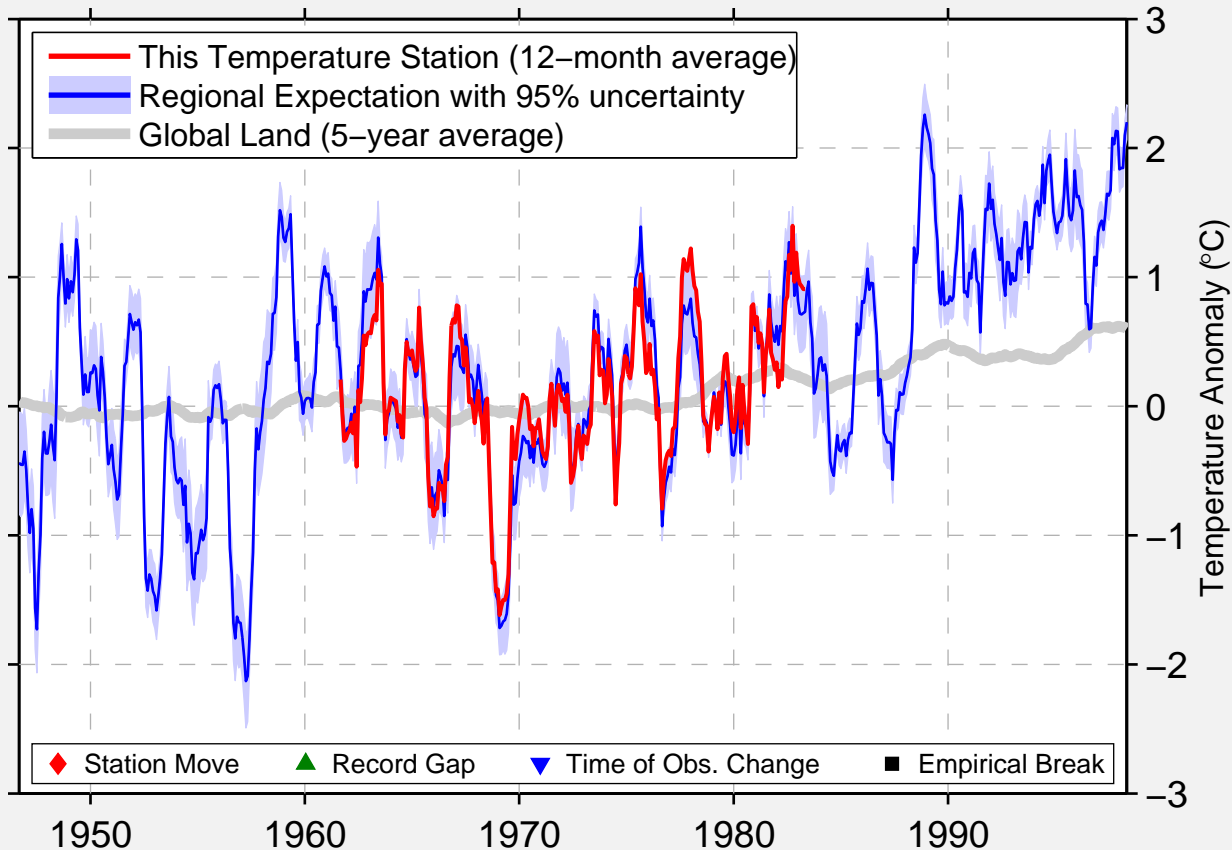

TATAAL HENTIY

49.000 N, 111.600 E (Mongolia)

Data Quality Controlled and Aligned at Breakpoints

Berkeley Earth