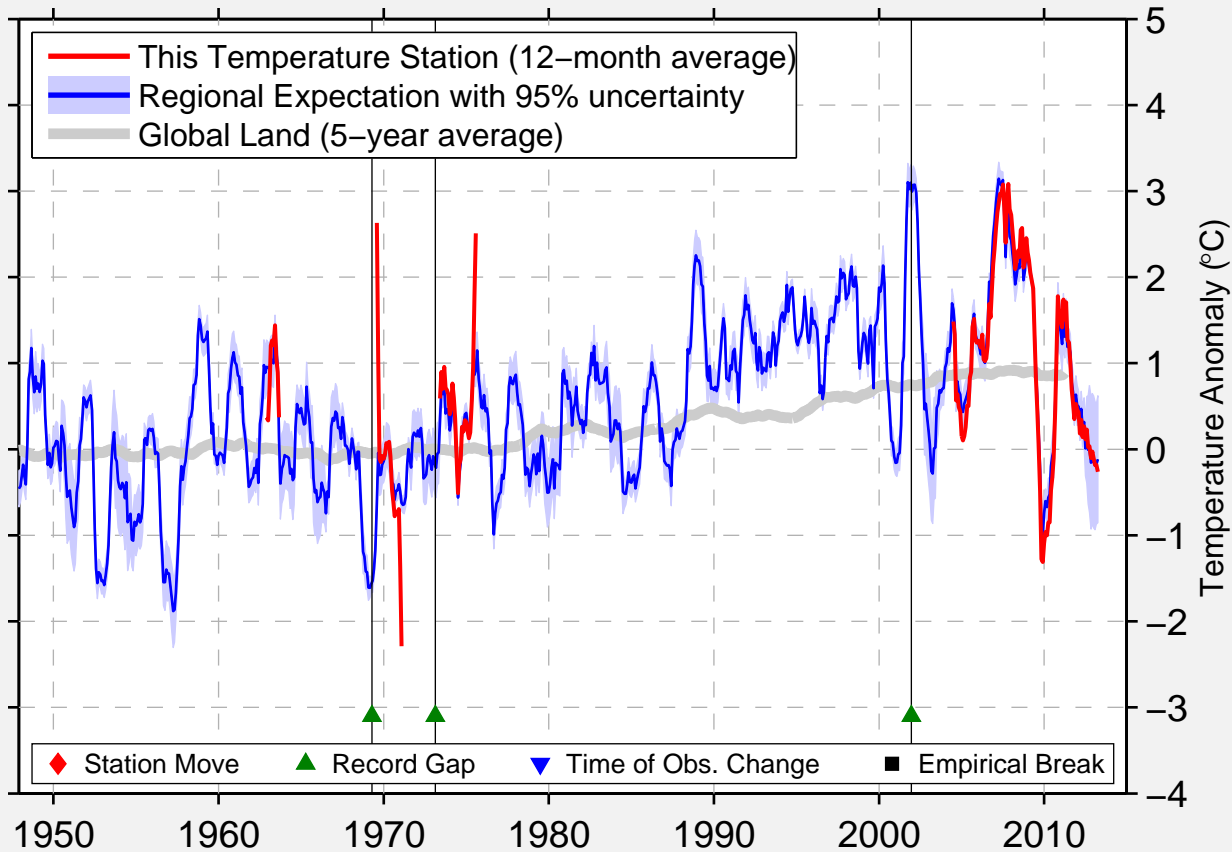

BINDER

48.617 N, 110.600 E (Mongolia)

Data Quality Controlled and Aligned at Breakpoints

Berkeley Earth