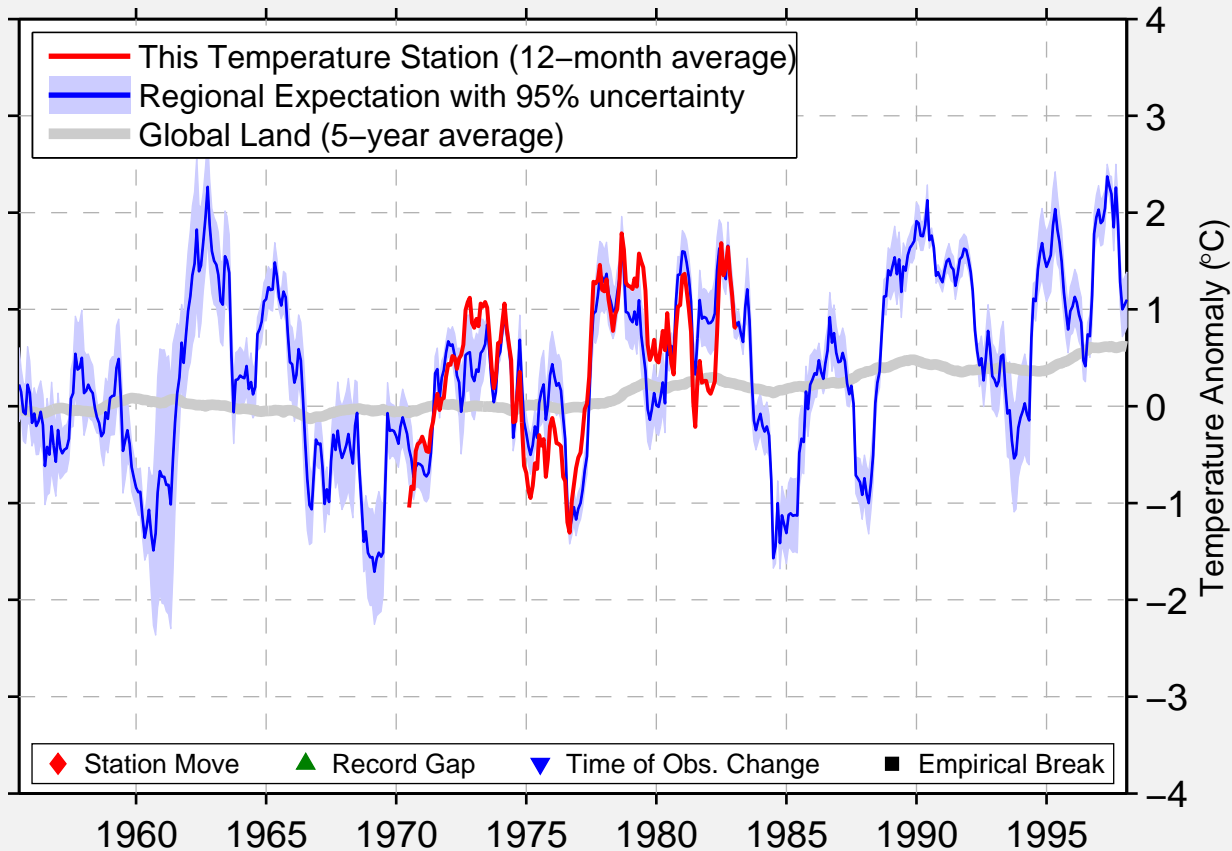

# ALTAY BAYAN-OLIGY

48.300 N, 89.500 E (Mongolia)

Data Quality Controlled and Aligned at Breakpoints

Berkeley Earth