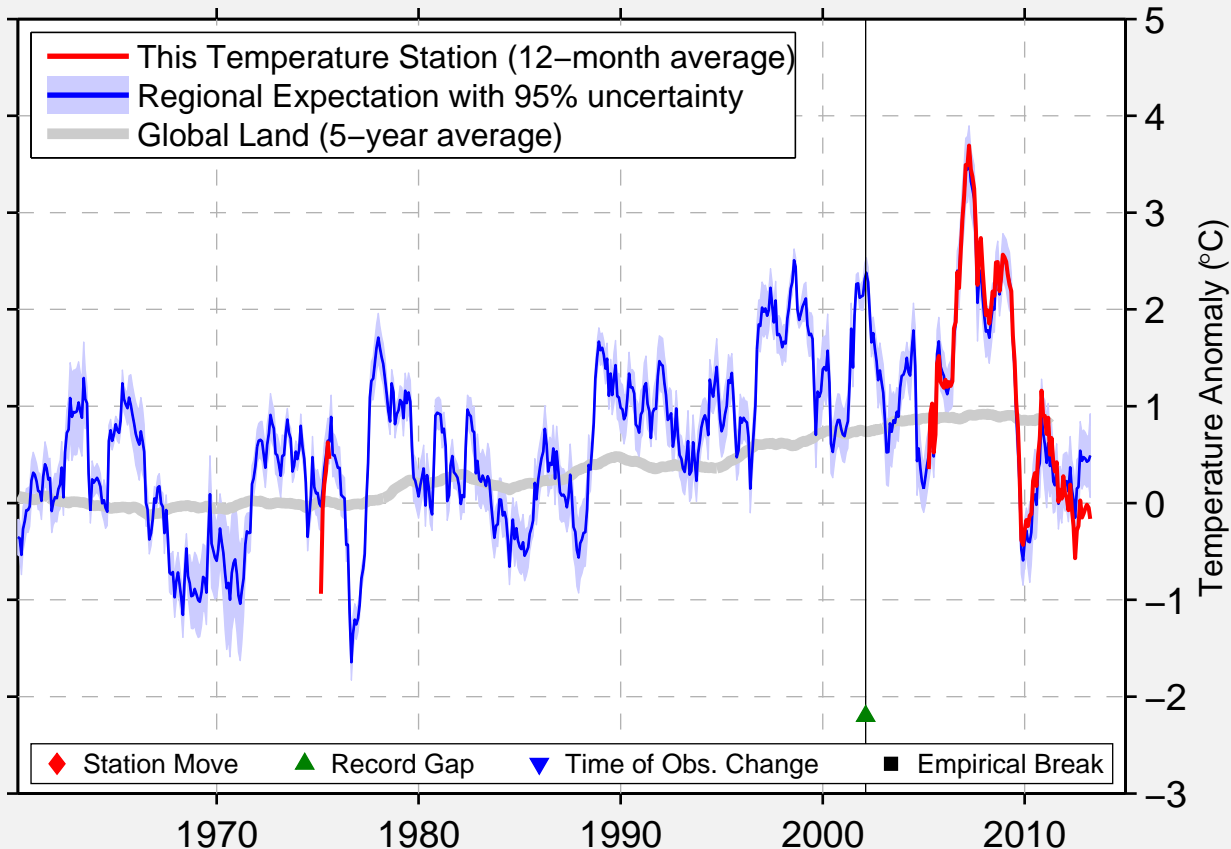

BAT OLDZIY BUND

46.967 N, 103.800 E (Mongolia)

Data Quality Controlled and Aligned at Breakpoints

Berkeley Earth