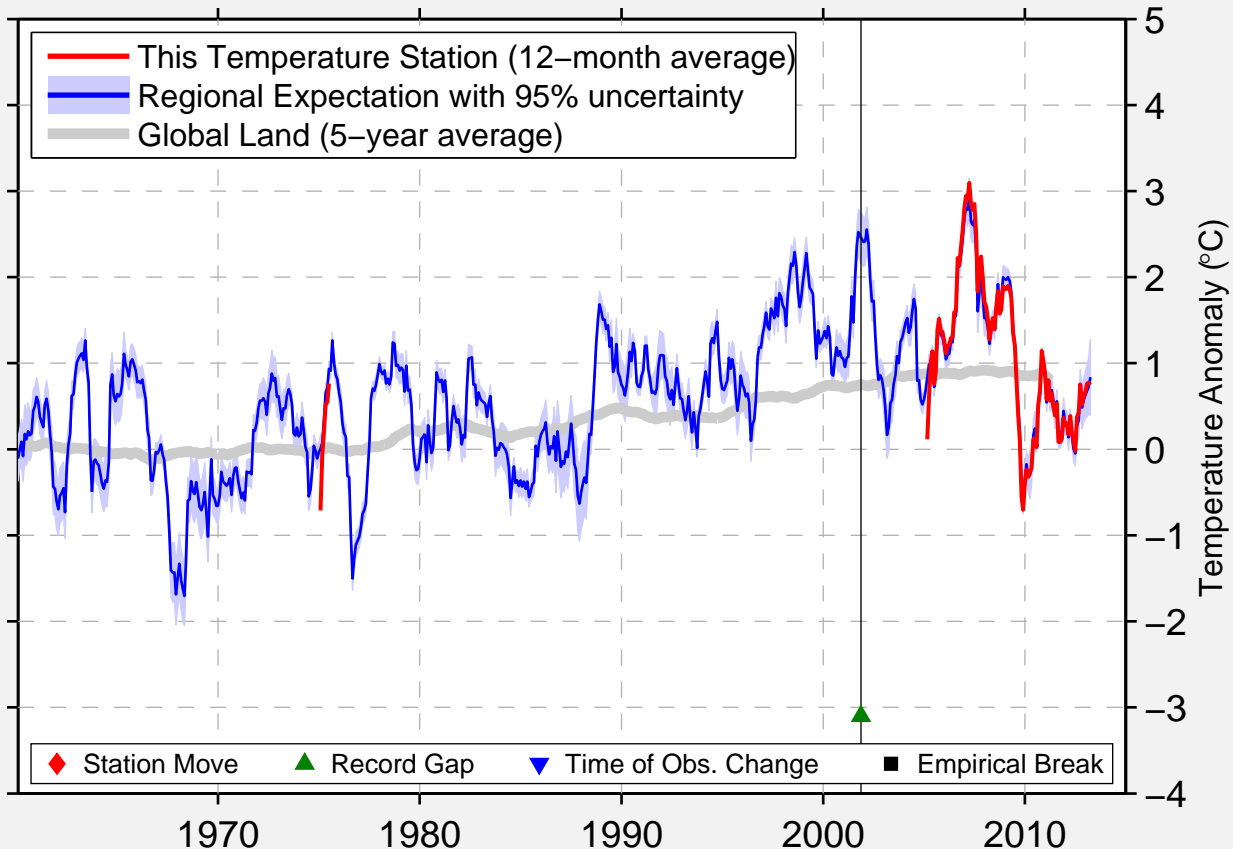

BAYAN DOBO SUMA

44.567 N, 107.183 E (Mongolia)

Data Quality Controlled and Aligned at Breakpoints

Berkeley Earth