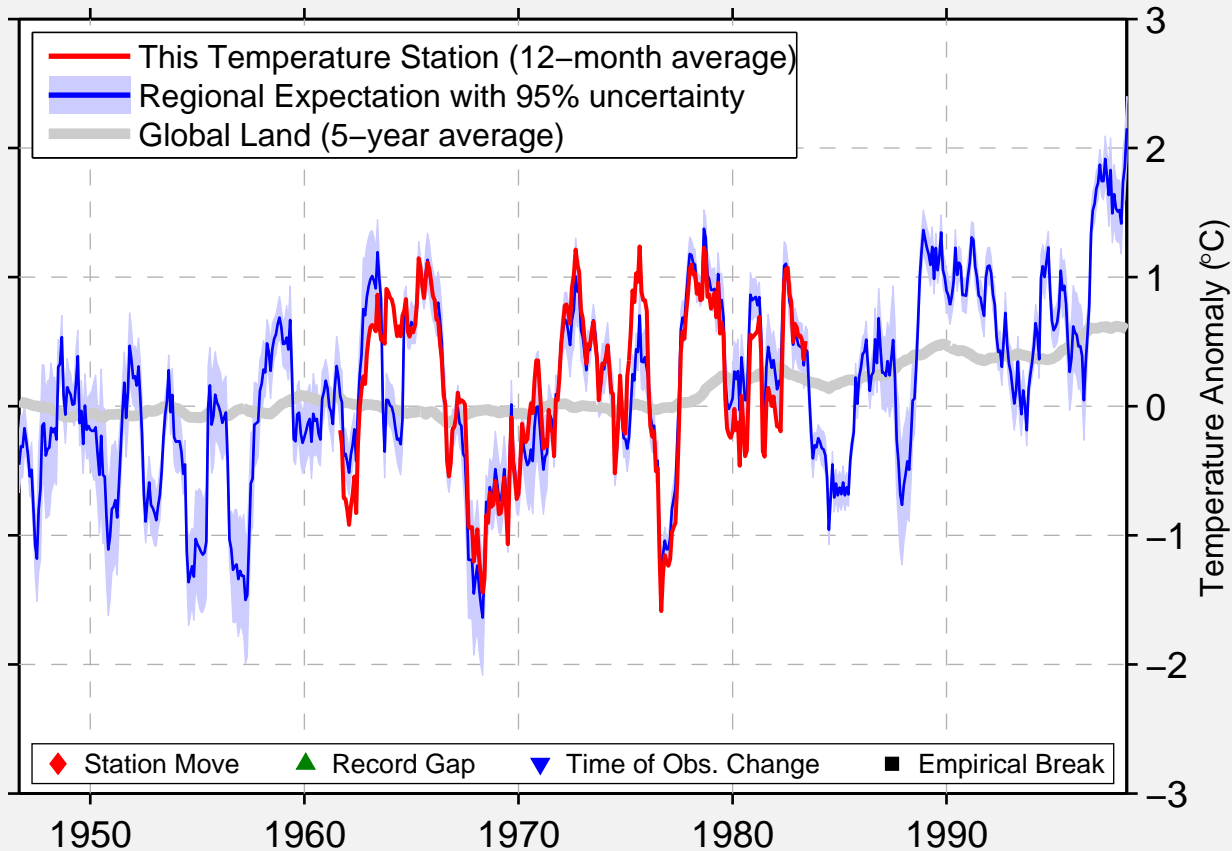

BILGAN SOUTH GOVI

44.100 N, 103.600 E (Mongolia)

Data Quality Controlled and Aligned at Breakpoints

Berkeley Earth