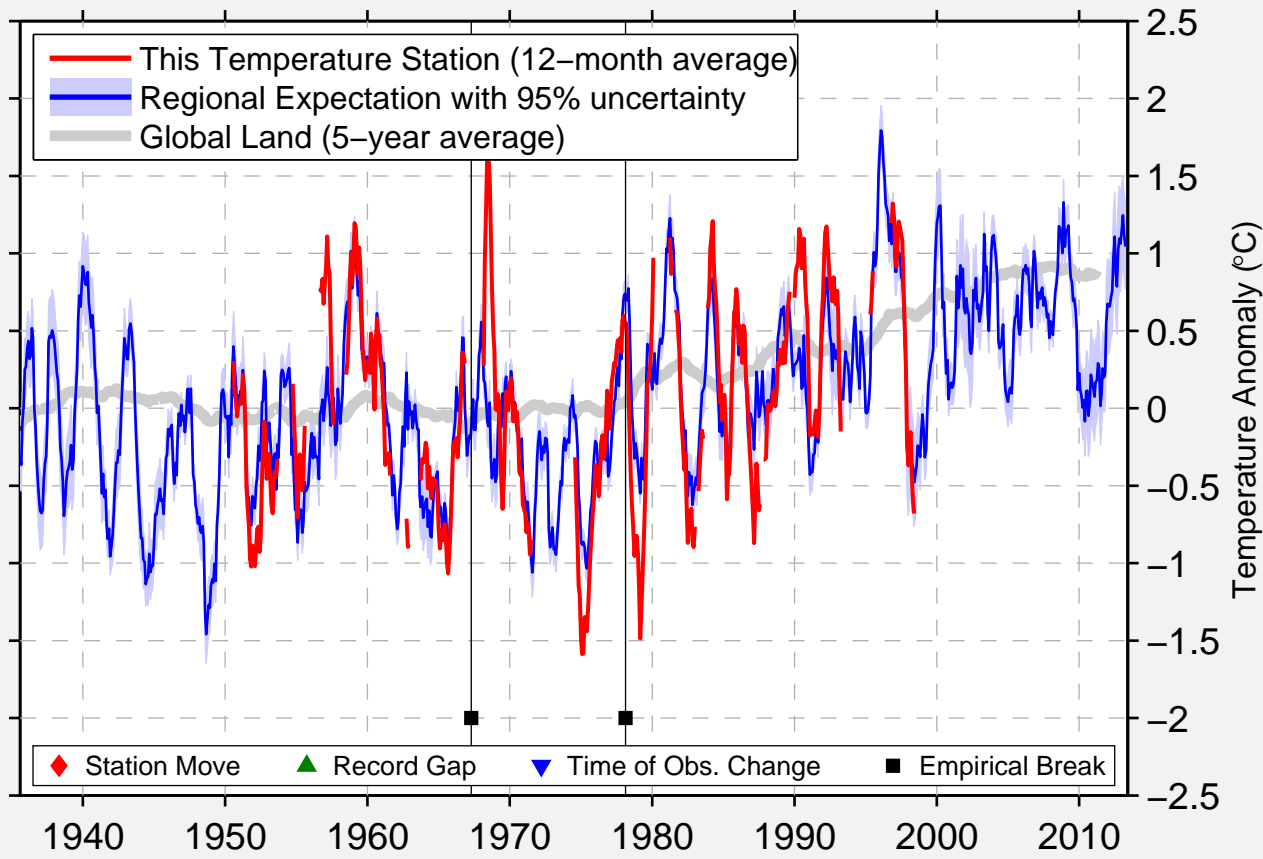

# VALLE DE PALMAS

32.380 N, 116.650 W (Mexico)

Data Quality Controlled and Aligned at Breakpoints

Berkeley Earth