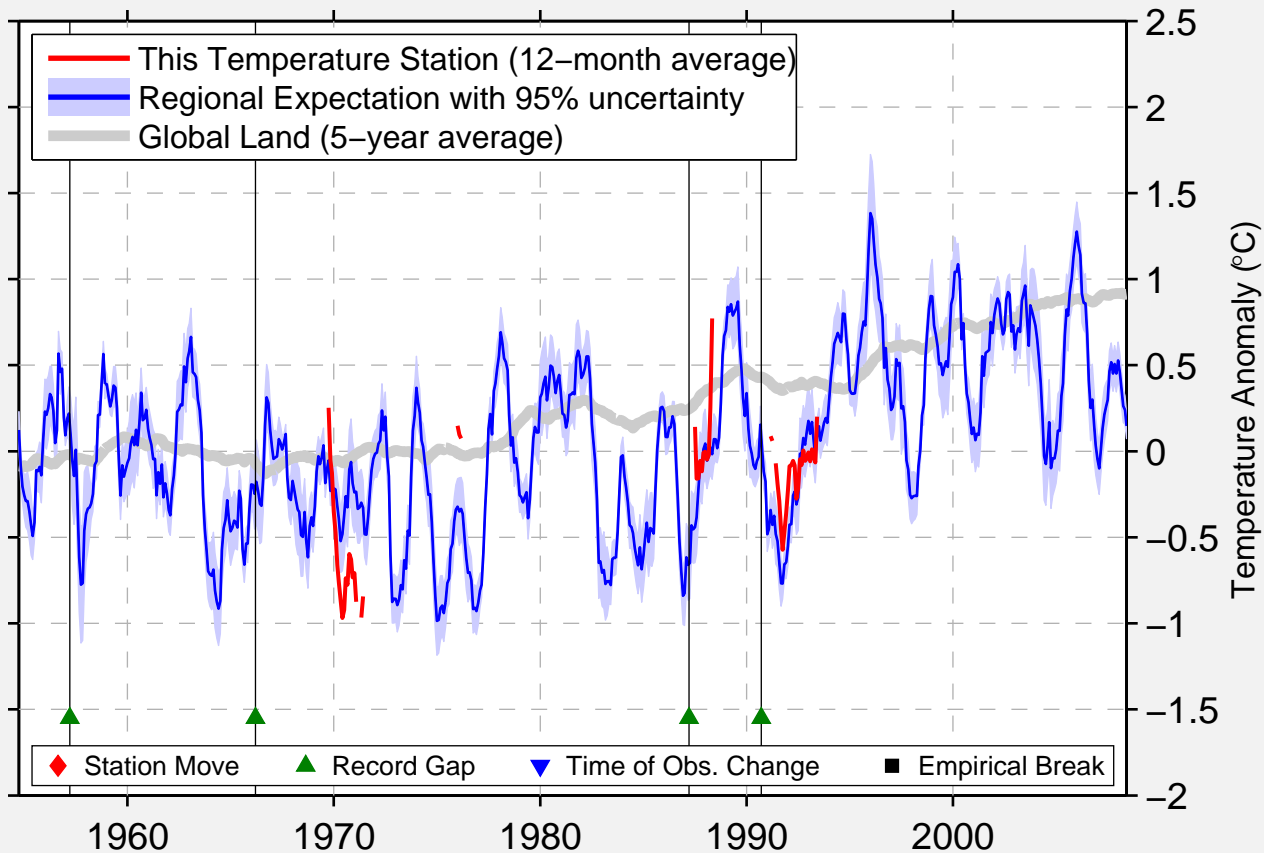

MADERA

29.200 N, 108.100 W (Mexico)

Data Quality Controlled and Aligned at Breakpoints

Berkeley Earth