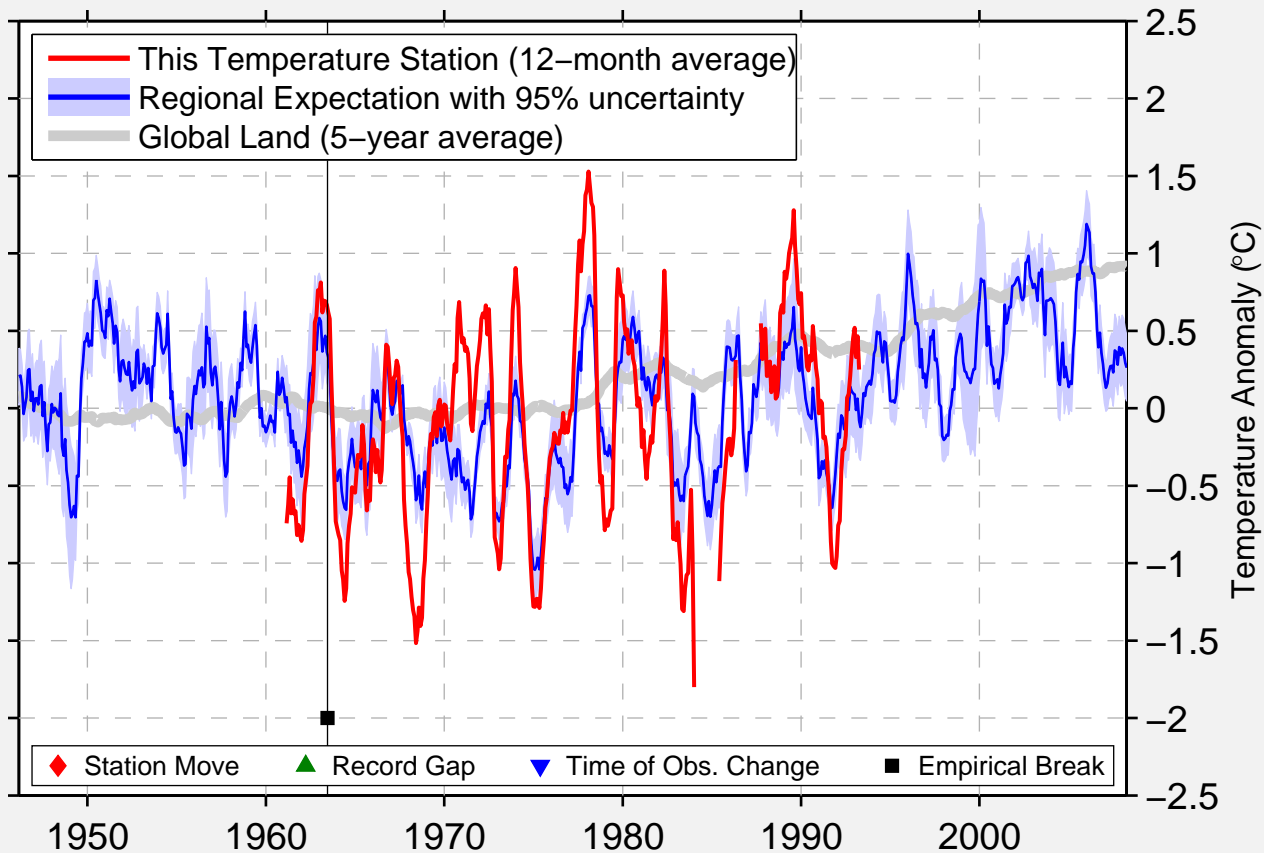

# PRESA PLUTARCO ELIAS CALLES, S

28.975 N, 109.640 W (Mexico)

Data Quality Controlled and Aligned at Breakpoints

Berkeley Earth