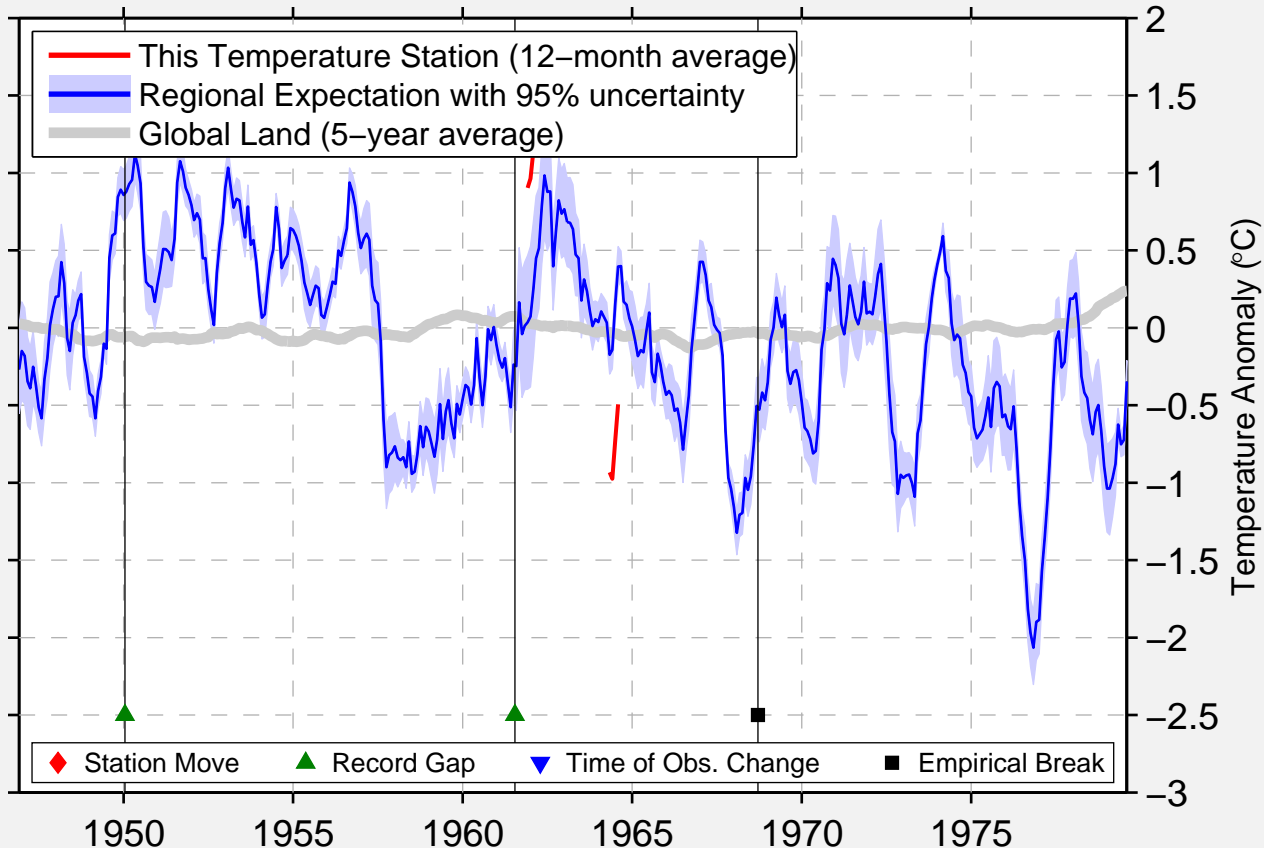

ZARAGOZA

28.500 N, 100.920 W (Mexico)

Data Quality Controlled and Aligned at Breakpoints

Berkeley Earth