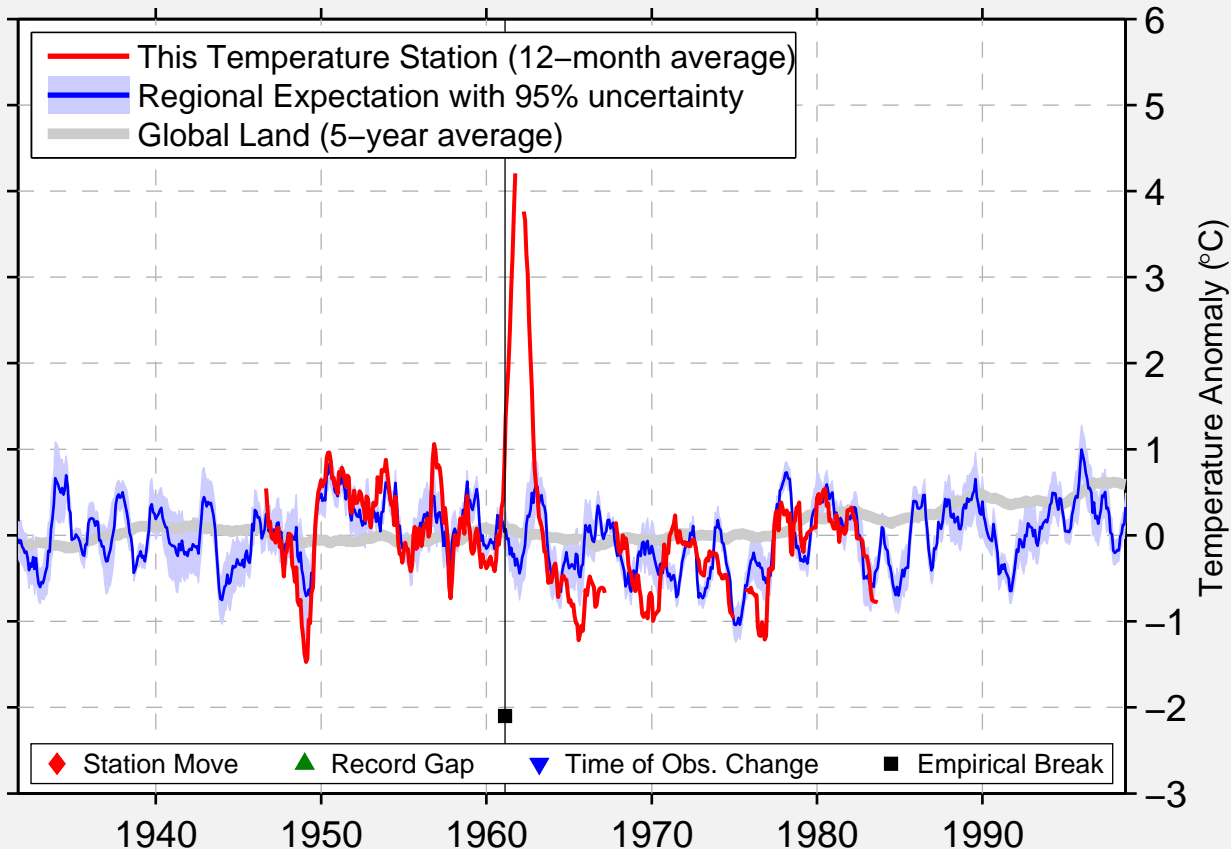

LA DURA, SONORA

28.380 N, 109.570 W (Mexico)

Data Quality Controlled and Aligned at Breakpoints

Berkeley Earth