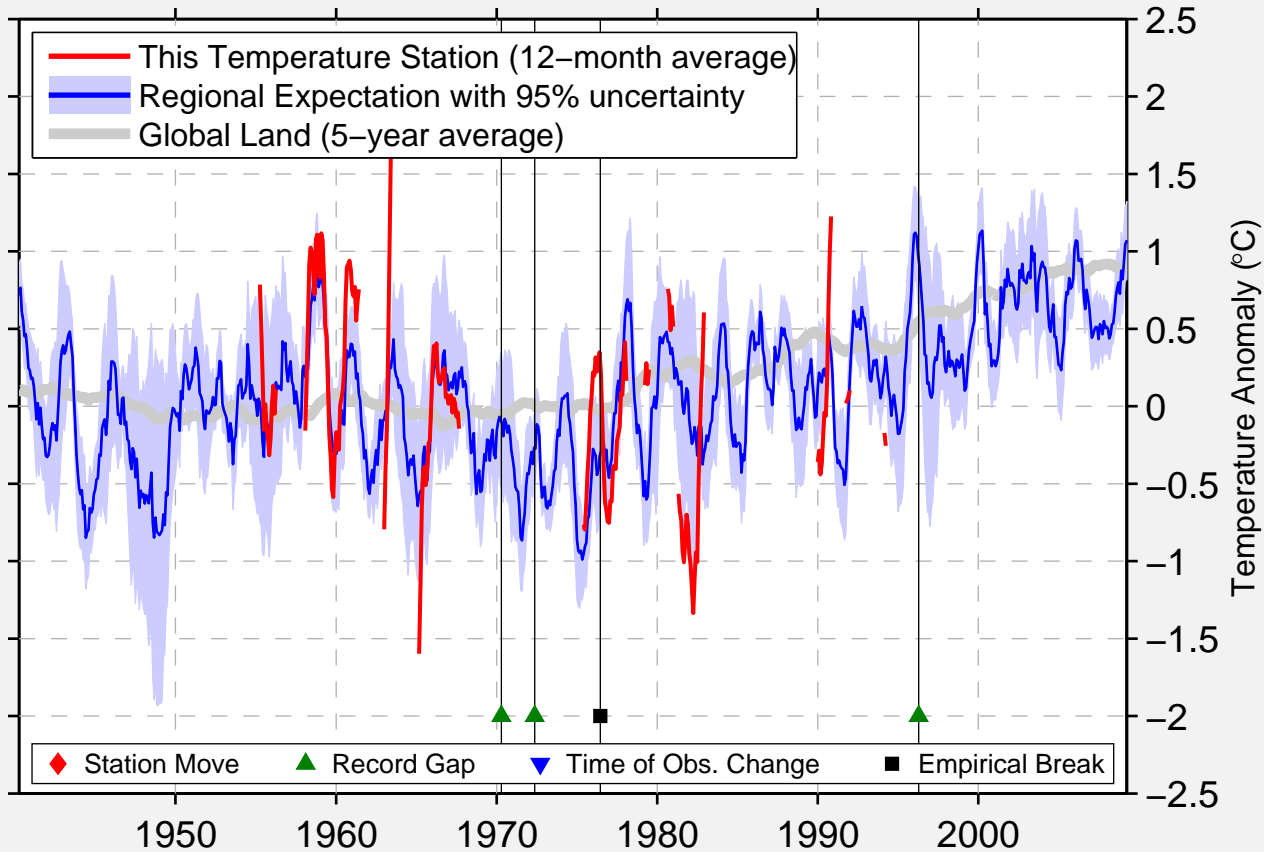

EL ARCO

28.000 N, 113.420 W (Mexico)

Data Quality Controlled and Aligned at Breakpoints

Berkeley Earth