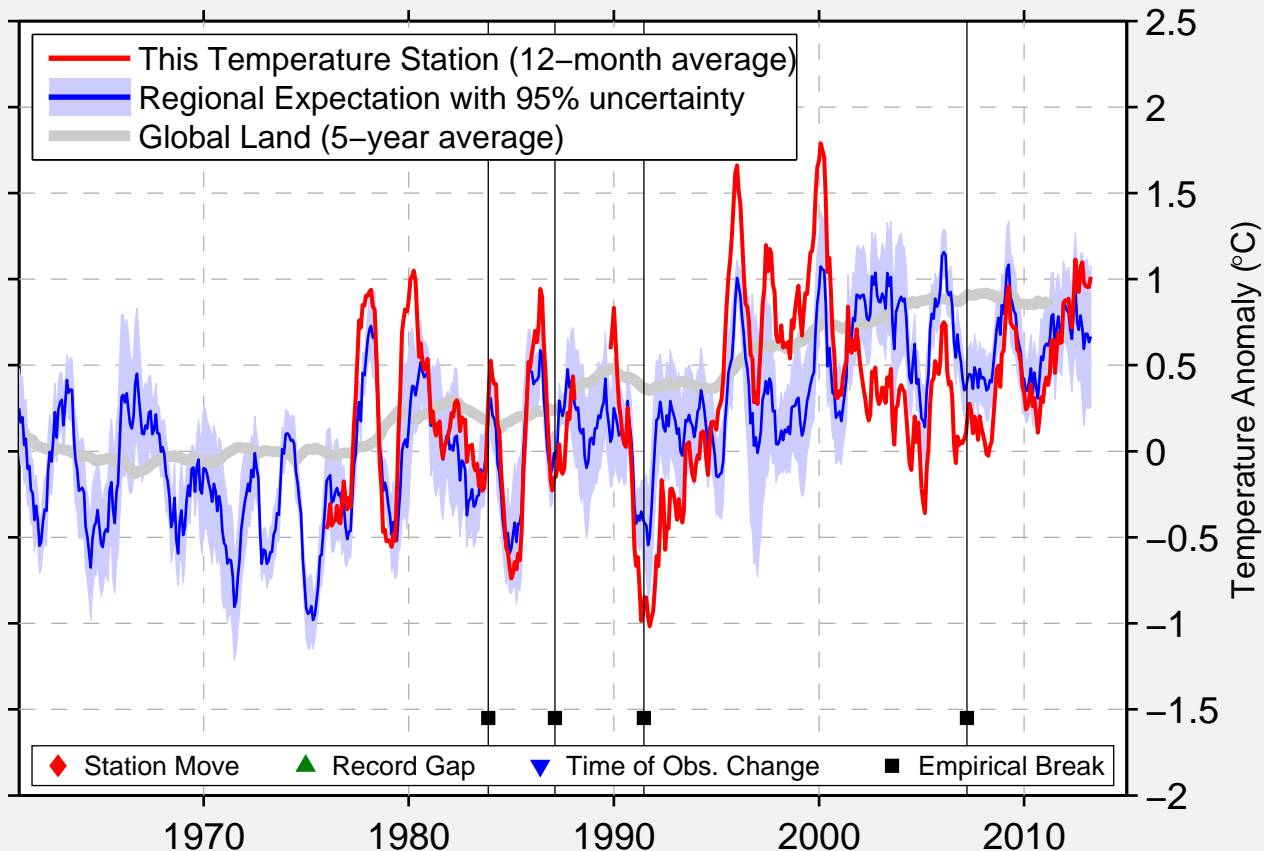

# GENERAL JOSE MARIA

27.967 N, 110.934 W (Mexico)

Data Quality Controlled and Aligned at Breakpoints

Berkeley Earth