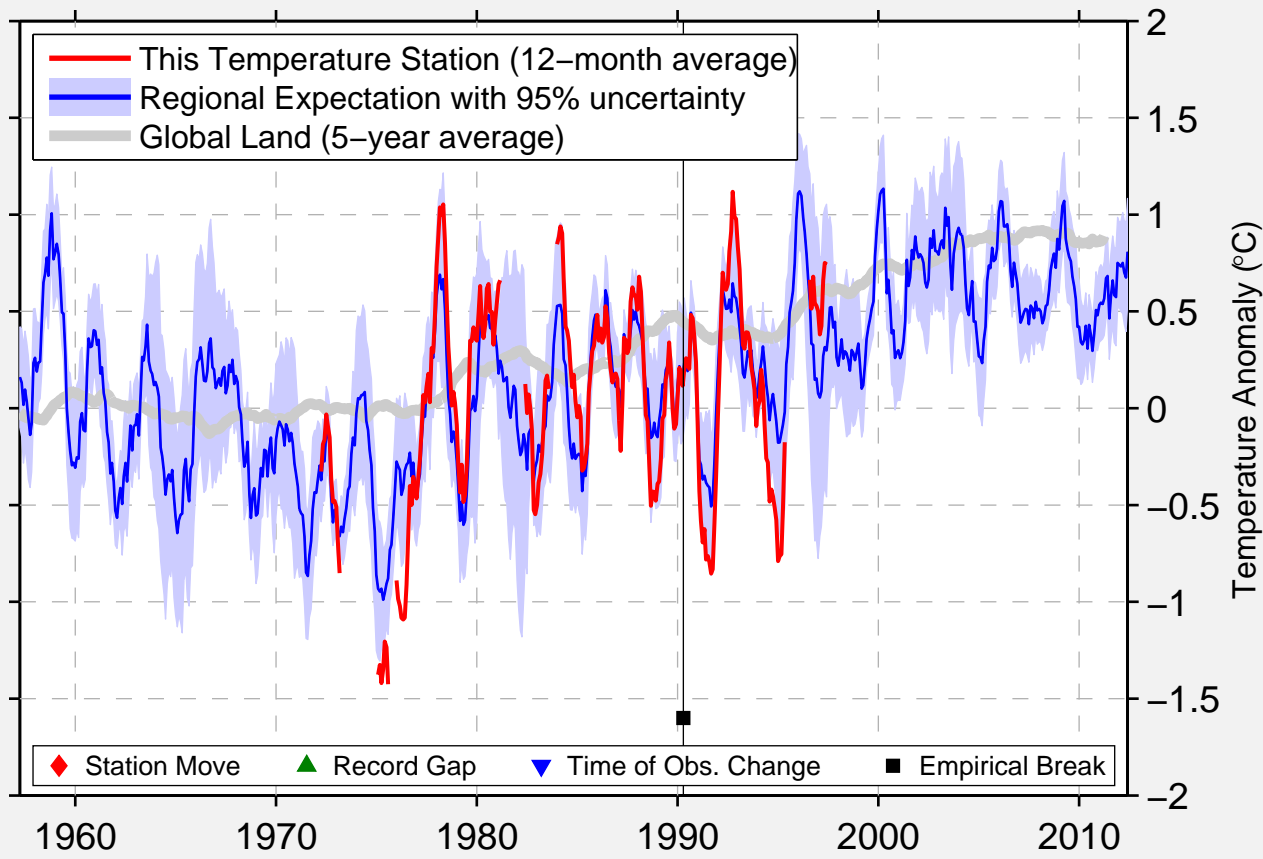

GUSTAVO DIAZ ORDAZ

27.720 N, 113.300 W (Mexico)

Data Quality Controlled and Aligned at Breakpoints

Berkeley Earth