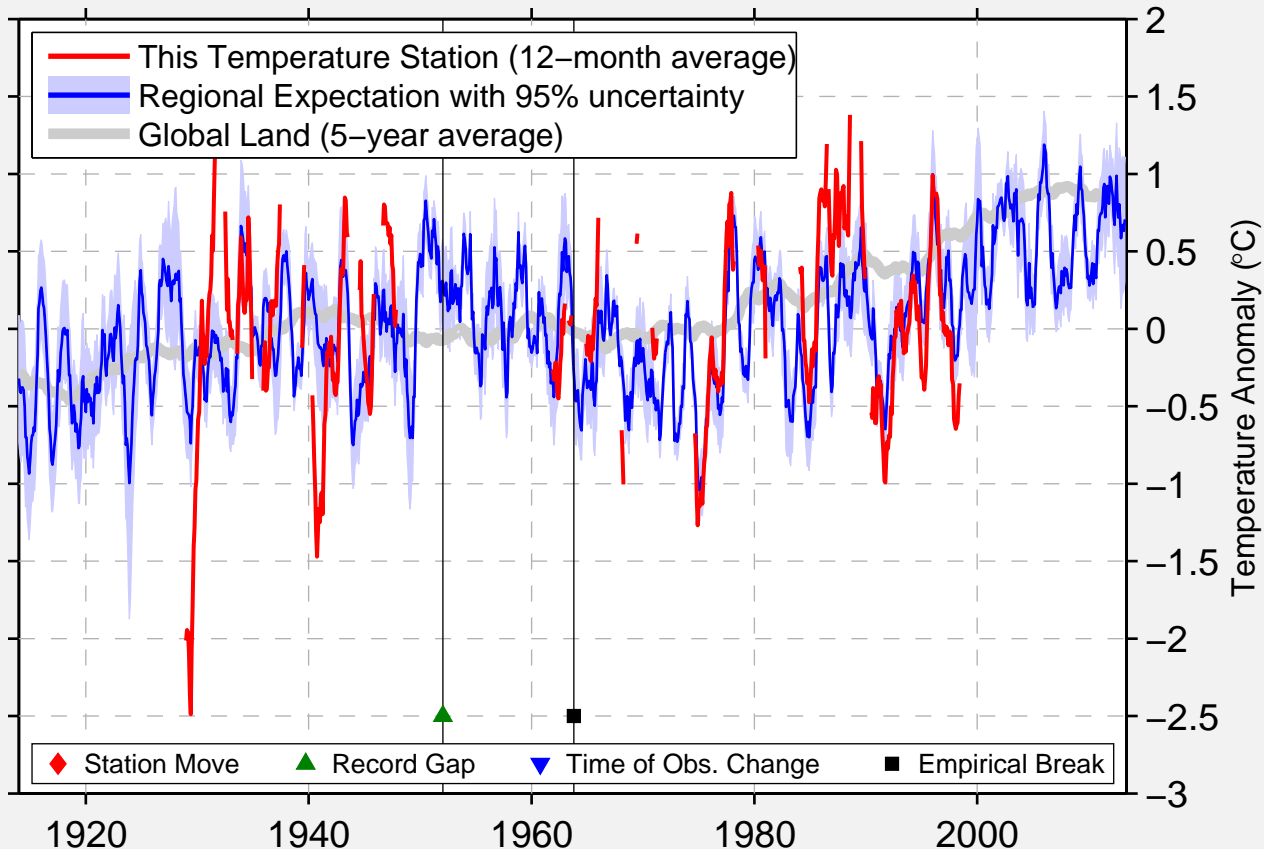

QUIRIEGO

27.520 N, 109.250 W (Mexico)

Data Quality Controlled and Aligned at Breakpoints

Berkeley Earth