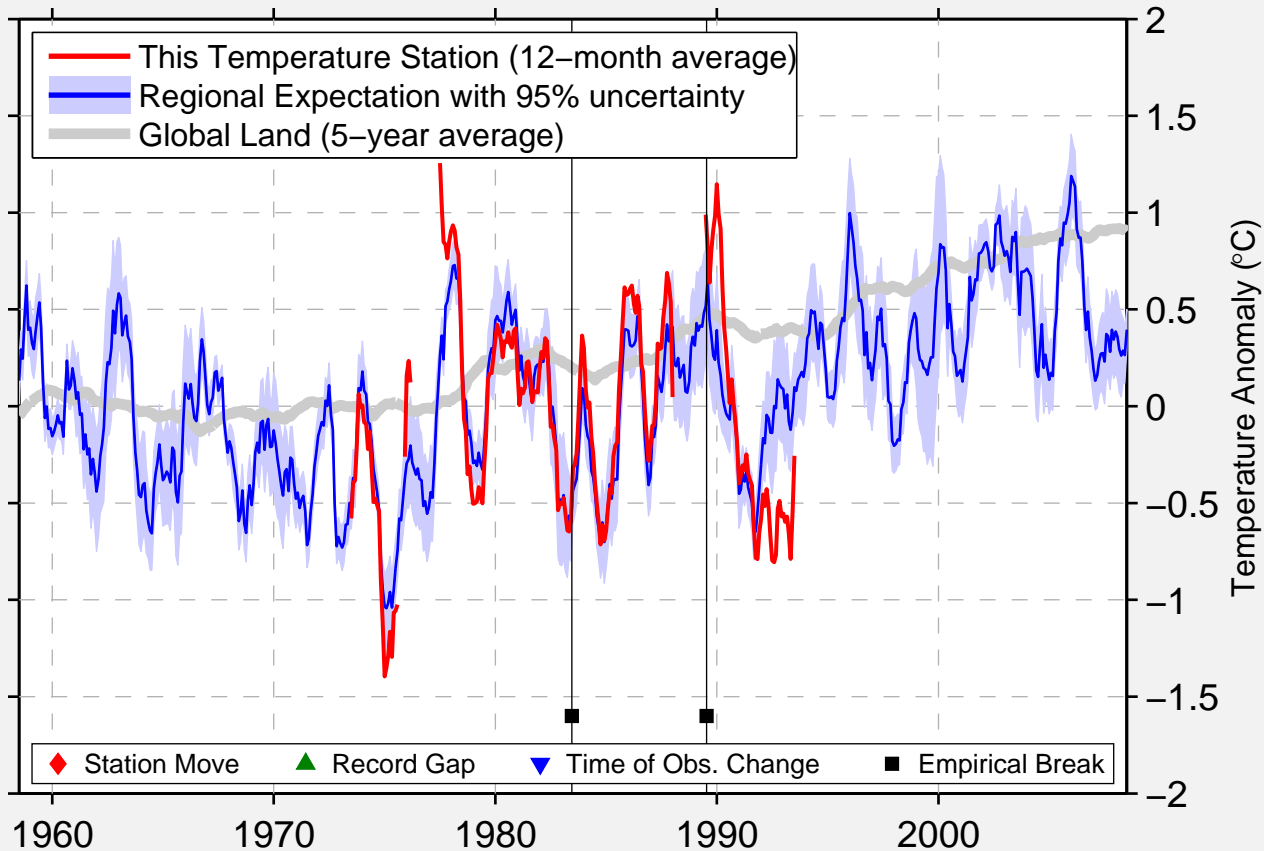

# CIUDAD OBREGON SON.

27.367 N, 109.933 W (Mexico)

Data Quality Controlled and Aligned at Breakpoints

Berkeley Earth